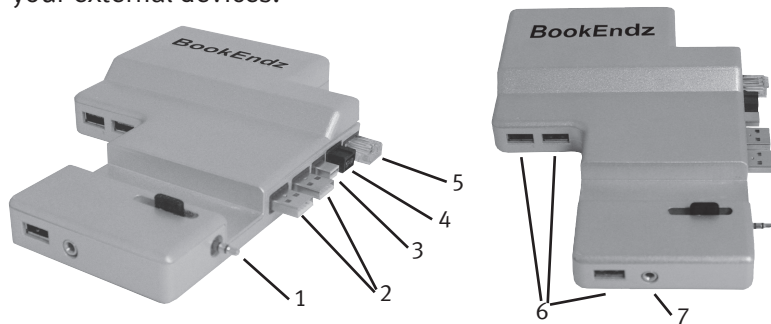

BookEndz®

DOCK FEATURES & CONNECTORS w/SD Slot

Top View

The connectors shown below mate with those on your MacBook Pro and allow you to easily dock and undock with your external devices.

1. Audio In/Out	4. Firewire 800
2. USB 2.0	5. Gigabit Ethernet
3. Mini Display Port	

Front View

6. 3 USB 2.0	7. Headphone Out

*The color of this Docking Station is silver and it closely matches the laptop's color