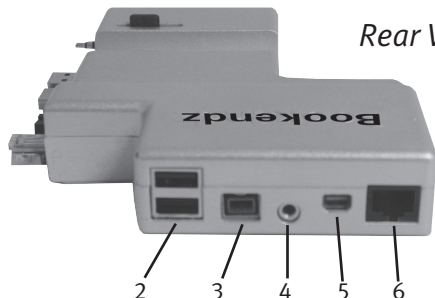

### Top View

The connectors shown below mate with those on your MacBook Pro and allow you to easily dock and undock with your external devices.

- |                      |                     |
|----------------------|---------------------|
| 1. Audio In/Out      | 4. Firewire 800     |
| 2. USB 2.0           | 5. Gigabit Ethernet |
| 3. Mini Display Port |                     |

## BookEndz® DOCK FEATURES & PORTS

Plug all of your peripherals into the ports shown below on the rear of your **BookEndz** Dock. Be sure all peripherals are turned off prior to connecting them to your **BookEndz** Dock.

*Side View*

1. Start USB Power\*

*Rear View*

2. Stacked USB 2.0
3. Firewire 800
4. Audio Out/  
Microphone In
5. MiniDisplay Port
6. Gigabit Ethernet

*\*The power supply that came with this Docking Station gets plugged into this port for the USB hub.*