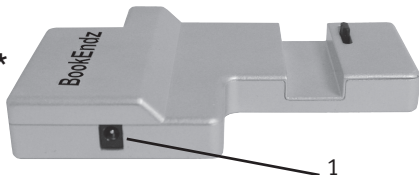

BookEndz® DOCK FEATURES & PORTS

Plug all of your peripherals into the ports shown below on the rear of your **BookEndz** Dock. Be sure all peripherals are turned off prior to connecting them to your **BookEndz** Dock.

Side View

1. Start USB Power*