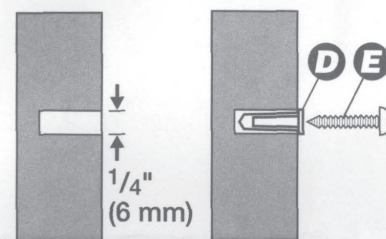

- Masonry
- Murværk
- Mauerwerk
- Mampostería
- Maçonnerie
- Muratura

- Falazat
- Metselwerk
- Mur
- Byggnadssten
- Byggnadssten
- อิฐ

- 석재
- 砖石
- 磚石
- أعمال المباني
- ブロック壁