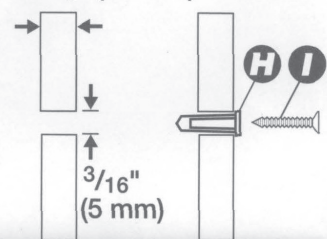

**Note:** The WB-135 wall mount kit is only for use with the speaker array included in the CineMate® 1 SR and LIFESTYLE® 135 systems.

≥ 3/8" (10 mm)

≥ 3/8" (10 mm)

- Wallboard
- Vægplade
- Gipskartonplatten
- Pared de madera laminada
- Cloison en plâtre