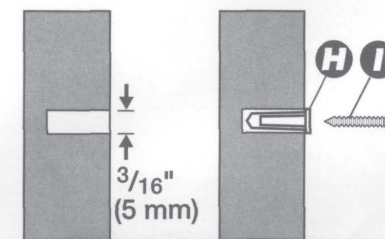

- Masonry
- Murværk
- Mauerwerk
- Mampostería
- Maçonnerie
- Muratura

- Falazat
- Metselwerk
- Mur
- Byggnadssten
- Byggnadssten
- อิฐ

- 석재
- 砖石
- 磚石
- أعمال المباني
- ブロック壁