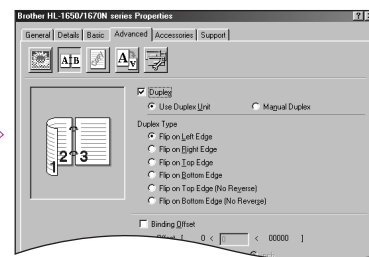

For Windows® users only
HL-1650/1670N

brother

Printer driver and Utilities

This document provides an introduction to the printer driver functions and utilities. The printer driver and utilities are available on the CD-ROM that was supplied with your printer.

Printed in China LJ5404001

cost saving professional administrator utility help you

Printer driver function

The Brother Printer Driver lets you access printer features in a simple to use, intuitive manner and features a host of useful features that enhance productivity and ensure you get the most from your printer. For the latest driver and to find the best solution for your problem or question, access the Brother Solutions Center directly from the driver or go to <http://solutions.brother.com>

Duplex Printing

This printer is supplied with an internal duplex unit as standard. Duplex Printing enables you to print on both sides of pages, easily creating professional documentation and reducing paper usage.

Note This feature accommodates the following paper sizes: A4/Letter/Legal. For more information refer to the printer User's Guide (on the CD-ROM)

Multiple Page

N in 1 Use the Multipage option to compress pages of text into single sheets of paper. From 2 to 25 pages can be compressed into a single page.

Poster Printing Select Poster Print mode to enlarge single sheets of paper to up to 25 times their original size.

Toner Save

Use less toner and save money on your running costs by enabling the "Toner Save" option.

Secure Printing