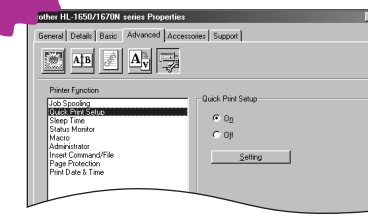

Quick Print Setup

A Task Bar based application to access commonly used driver features.

1 Right-click the icon (with the right mouse button) to see the current main printer settings.

2 Change the settings by moving the cursor to the menu you want to change.

Note You can make the Quick Print Setup icon appear or disappear from the task tray by using the settings in the printer driver Properties tab. Go to <http://solutions.brother.com> for more information.

Brother Solutions Center

Connect directly to the Brother Solutions Center (<http://solutions.brother.com>) Web site for up to date information on printer drivers, user guides, white papers and other documentation available for your Brother printer.

Utilities

There is a substantial amount of utility software support for users and administrators.

Interactive Help

Your personal, on-line, 24 hour a day, 7 days a week support line. Animated movies appear on your desktop when a printer error occurs. View the animation to learn and understand how to solve the problem. Go to <http://solutions.brother.com> for more information on this unique feature.

To use the Interactive Help, select "Yes" in the confirmation dialog displayed at the last step of installing the printer driver. You can install the Interactive Help.

For Parallel Cable and USB Cable Users: