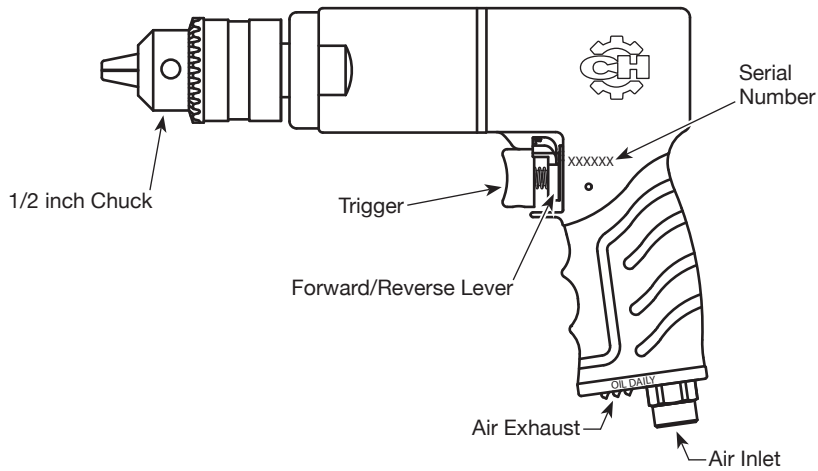

# 1/2 inch Reversible Air Drill

MODEL: CL154600AV