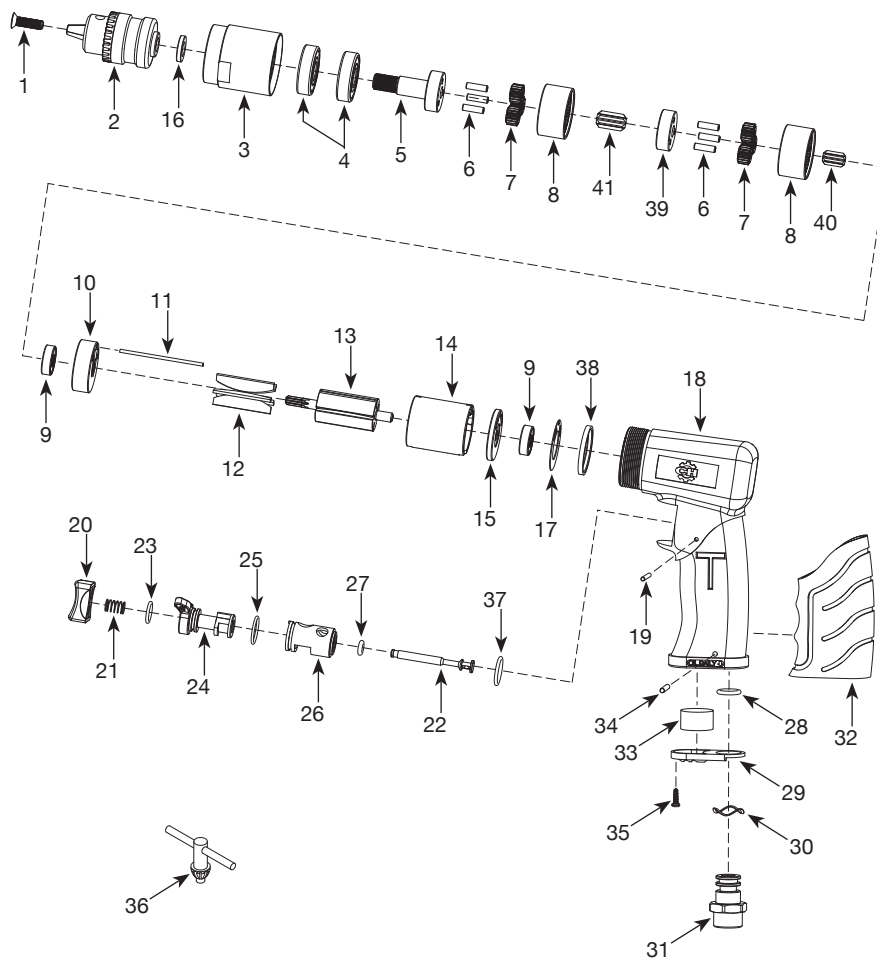

**For Replacement Parts or Technical Assistance,
Call 1-855-504-5678**

Please provide following information:

- Model number
- Serial number (if any)
- Part description and number as shown in parts list

Address any correspondence to:

Campbell Hausfeld
Attn: Customer Service
100 Production Drive
Harrison, OH 45030 U.S.A.

REGISTER YOUR PRODUCT ONLINE NOW!
<http://reg.ch-commercial.com>