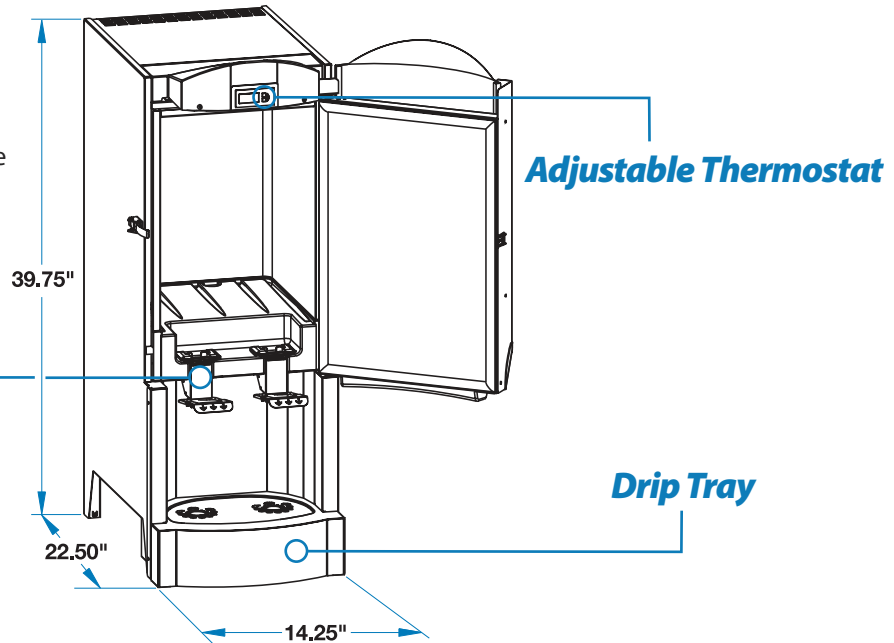

Ready To Serve Dispensers

Dimensions & Features

Approved For Dairy

Conforms With NSF 20 – Entire Pack is Chilled Including Nozzle