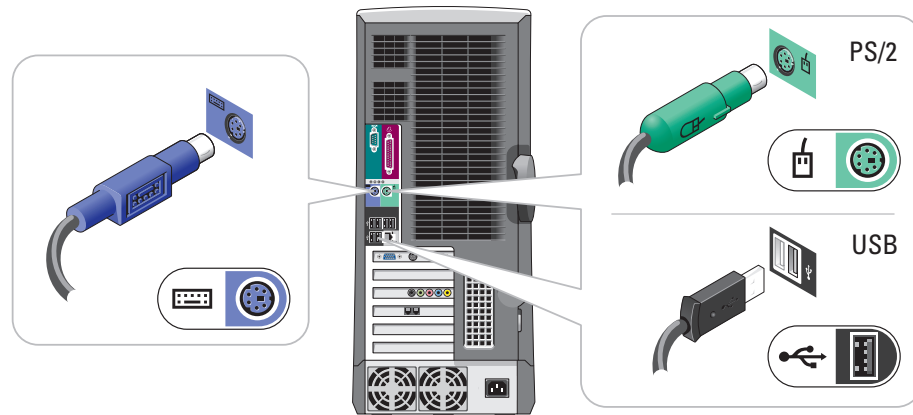

Set Up Your Computer First

XPS

CAUTION:

Before you set up and operate your Dell™ computer, read and follow the safety instructions in your *Product Information Guide*.

1

NOTE: If you ordered the Microsoft® Windows® XP Media Center Edition operating system, connect the components as described in the Media Center setup instructions that came with your computer.

Connect a keyboard and a mouse.

2

NOTE: If you purchased a Dell TV and would like to use it as your monitor, see the setup instructions that came with the TV.

Connect one monitor.

If your monitor has a DVI connector, plug it into the DVI connector on the computer. If your monitor has a VGA connector, plug it into the VGA connector on the computer. If your monitor has both a DVI and a VGA connector, plug only the DVI connector into the computer.

3

If you have a network device, connect a network cable (not included) to the network connector.

4

NOTE: Not all modems have two connectors.

If you have a modem, connect a telephone cable to either of the modem connectors. Do not connect the telephone cable to the network connector.