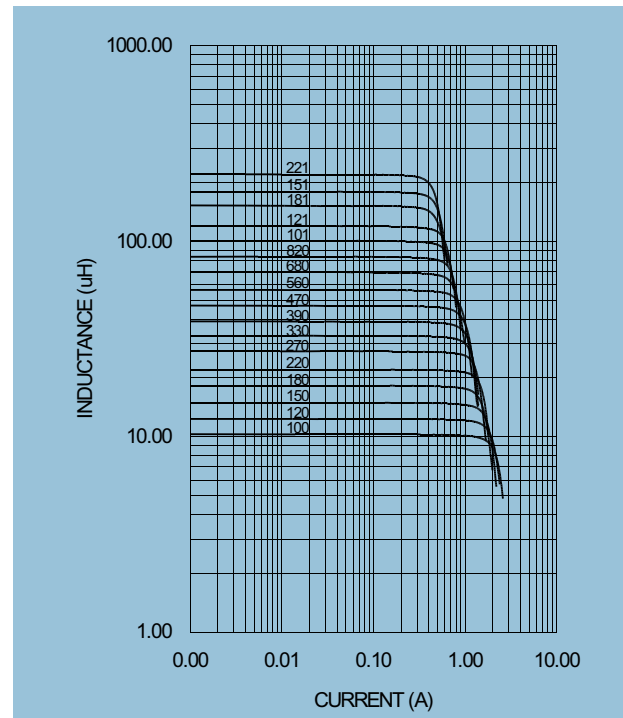

SMT Power Inductor

SI65 Type

Features

- RoHS compliant.
- Low profile (4.85mm max. height) SMD type.
- Unshielded.
- Self-leads, suitable for high density mounting.
- High energy storage and low DCR.
- Provided with embossed carrier tape packing.
- Ideal for power source circuits, DC-DC converter, DC-AC inverters inductor applications.
- In addition to the standard versions shown here, customized inductors are available to meet your exact requirements.

Mechanical Dimension:

Electrical Characteristics: 25°C, 100KHz, 0.1V for 0.33~8.2uH. 1KHz, 1.0V for 10uH~220uH.

PART NO.	L ¹ (uH)	DCR (Ω) MAX	I _{rated} ² (Adc)
SI65 - R33	0.33	0.0043	8.50
SI65 - R56	0.56	0.0095	6.60
SI65 - R78	0.78	0.0070	6.00
SI65 - R82	0.82	0.0110	6.00
SI65 - 1R0	1.00	0.0125	4.50
SI65 - 1R5	1.50	0.0160	4.00
SI65 - 2R2	2.20	0.0230	3.20
SI65 - 2R7	2.70	0.0250	2.90
SI65 - 3R3	3.30	0.0300	2.60
SI65 - 4R7	4.70	0.0340	2.30
SI65 - 6R8	6.80	0.0550	1.80
SI65 - 8R2	8.20	0.0600	1.70
SI65 - 100	10.00	0.0500	1.50
SI65 - 120	12.00	0.1200	1.40
SI65 - 150	15.00	0.1400	1.30
SI65 - 180	18.00	0.1500	1.20
SI65 - 220	22.00	0.1800	1.10
SI65 - 270	27.00	0.2000	0.97
SI65 - 330	33.00	0.2300	0.88
SI65 - 390	39.00	0.3200	0.80
SI65 - 470	47.00	0.3700	0.72
SI65 - 560	56.00	0.4200	0.68
SI65 - 680	68.00	0.4600	0.61
SI65 - 820	82.00	0.6000	0.58
SI65 - 101	100.00	0.7000	0.52
SI65 - 121	120.00	0.9300	0.48
SI65 - 151	150.00	1.1000	0.40
SI65 - 181	180.00	1.3800	0.38
SI65 - 221	220.00	1.5700	0.35

1. Tolerance of inductance : ±15% for 0.33~8.2uH, ±10% for 10~220uH.
2. I_{rated} is the DC current which cause the inductance drop less than 10% of its nominal inductance without current and the surface temperature of the part increase less than 45 C.
3. Operating temperature: -20 C to 105 C (including self-temperature rise).