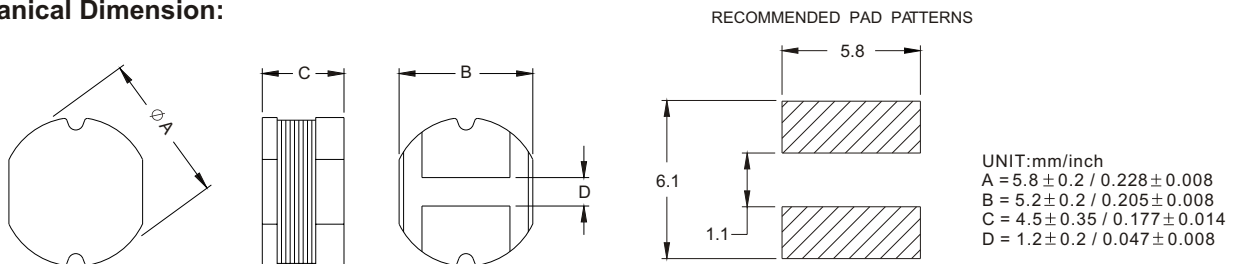

SMT Power Inductor

SI65 Type

Features

- RoHS compliant.
- Low profile (4.85mm max. height) SMD type.
- Unshielded.
- Self-leads, suitable for high density mounting.
- High energy storage and low DCR.
- Provided with embossed carrier tape packing.
- Ideal for power source circuits, DC-DC converter, DC-AC inverters inductor applications.
- In addition to the standard versions shown here, customized inductors are available to meet your exact requirements.

Mechanical Dimension:

Electrical Characteristics: 25°C, 100KHz, 0.1V for 0.33~8.2uH. 1KHz, 1.0V for 10uH~220uH.

PART NO.	L ¹ (uH)	DCR (Ω) MAX	I _{rated} ² (Adc)
SI65 - R33	0.33	0.0043	8.50
SI65 - R56	0.56	0.0095	6.60
SI65 - R78	0.78	0.0070	6.00
SI65 - R82	0.82	0.0110	6.00
SI65 - 1R0	1.00	0.0125	4.50
SI65 - 1R5	1.50	0.0160	4.00
SI65 - 2R2	2.20	0.0230	3.20
SI65 - 2R7	2.70	0.0250	2.90
SI65 - 3R3	3.30	0.0300	2.60
SI65 - 4R7	4.70	0.0340	2.30
SI65 - 6R8	6.80	0.0550	1.80
SI65 - 8R2	8.20	0.0600	1.70
SI65 - 100	10.00	0.0500	1.50
SI65 - 120	12.00	0.1200	1.40
SI65 - 150	15.00	0.1400	1.30
SI65 - 180	18.00	0.1500	1.20
SI65 - 220	22.00	0.1800	1.10
SI65 - 270	27.00	0.2000	0.97
SI65 - 330	33.00	0.2300	0.88
SI65 - 390	39.00	0.3200	0.80
SI65 - 470	47.00	0.3700	0.72
SI65 - 560	56.00	0.4200	0.68
SI65 - 680	68.00	0.4600	0.61
SI65 - 820	82.00	0.6000	0.58
SI65 - 101	100.00	0.7000	0.52
SI65 - 121	120.00	0.9300	0.48
SI65 - 151	150.00	1.1000	0.40
SI65 - 181	180.00	1.3800	0.38
SI65 - 221	220.00	1.5700	0.35