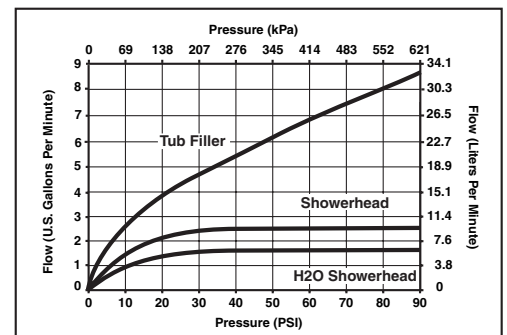

55 E. 111th Street, Indianapolis, Indiana 46280
395 Matheson Blvd. E., Mississauga, ON L4Z 2H2
© 2009 Masco Corporation of Indiana

DSP-B-T13420 Rev. B