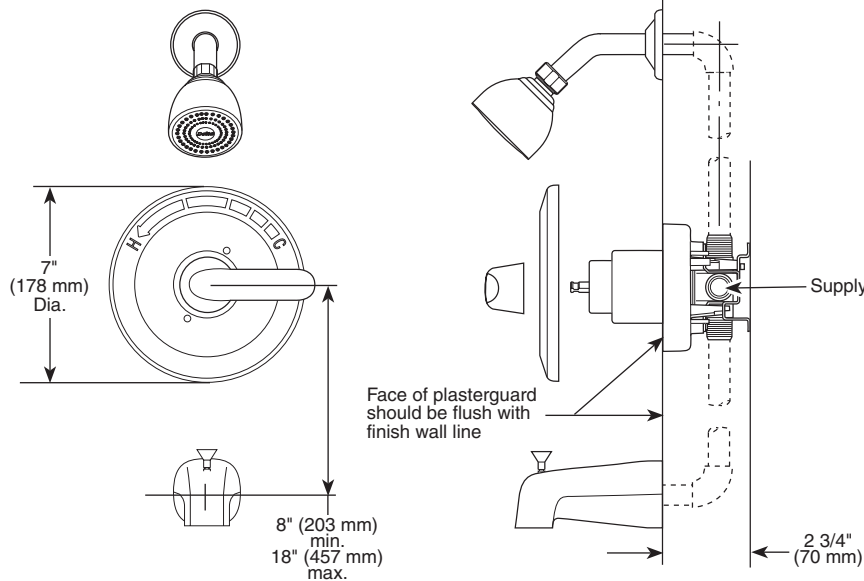

Submitted Model No.: _____

Specific Features: _____

<p>RP5836 (Slip-On) RP17453 (Non-Metallic) RP17454 (Metallic)</p>
<p>RP5834 RP19820 (Slip-On)</p>
<p>RP19895</p>
<p>H79</p>
<p>RP54752▲ 1.5 GPM H₂O Showerhead</p>

<p>RP46384 1.5 GPM H₂O Showerhead</p>
<p>RP40594▲ Touch-Clean® Showerhead</p>
<p>RP38357 Touch-Clean® Showerhead</p>

TUB AND SHOWER FAUCET TRIM

■ Tub/Shower (T13420 Series)

STANDARD SPECIFICATIONS:

- Monitor® 13 Series pressure balanced bath mixing valve with Scald-Guard®.
- Maintains a balanced pressure of hot and cold water even when a valve is turned on or off elsewhere in the system.
- For use with MultiChoice® Universal rough valve body. (R10000 Series)
- Back-to-back installation capability.
- Solid brass fabricated body.
- Temperature only controlled with metal lever handle.
- Field adjustable to limit handle rotation into hot water zone.
- 120° maximum handle rotation.
- All parts replaceable from the front of the valve.
- Models with "SOS" suffix supplied with slip-on spout for 1/2" C.W.T.
- Models with "PD" suffix supplied with 6" long pull-down diverter spout (RP17453).