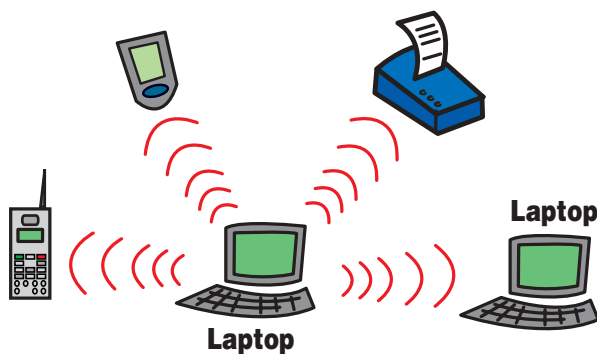

Palladio USB Bluetooth 100M

DESCRIPTION

New Palladio USB Bluetooth 100M, even more performing.

Equipped with the new Class 1, Digicom's USB Bluetooth adapter is even more performing! Class 1 means more power, you will be able to reach distances up to 100 meters among devices of this type and up to 10 meters with Class 2 devices.

Palladio USB Bluetooth 100M has new drivers with voice functions; it will be possible to manage headsets and audio gateway.

For example when receiving a call on your Bluetooth phone you can answer with the headsets connected to your PC or you can connect the Bluetooth headset to your PC.

Palladio USB Bluetooth 100M directly connects to the USB port and it is powered by it.

It is supplied with the Mobile Phone Tools Software for the management of SMS, Address Book and GPRS connections of GSM Bluetooth phones (SonyEricsson T39/T68/T610, Nokia 6310, 7650, etc.)

With Palladio USB Bluetooth 100M you can:

- Surf the Internet and read your e-mails with your Bluetooth™ GSM phone (ideal for GPRS applications);
- Connect up to 7 computers in wireless mode for data transfer;
- Connect to a local area network through a Bluetooth Access Point;
- Connect to the Internet through an ADSL or ISDN Bluetooth Access Point;
- Synchronize the data between your computer and PDA;
- Use Bluetooth headset.