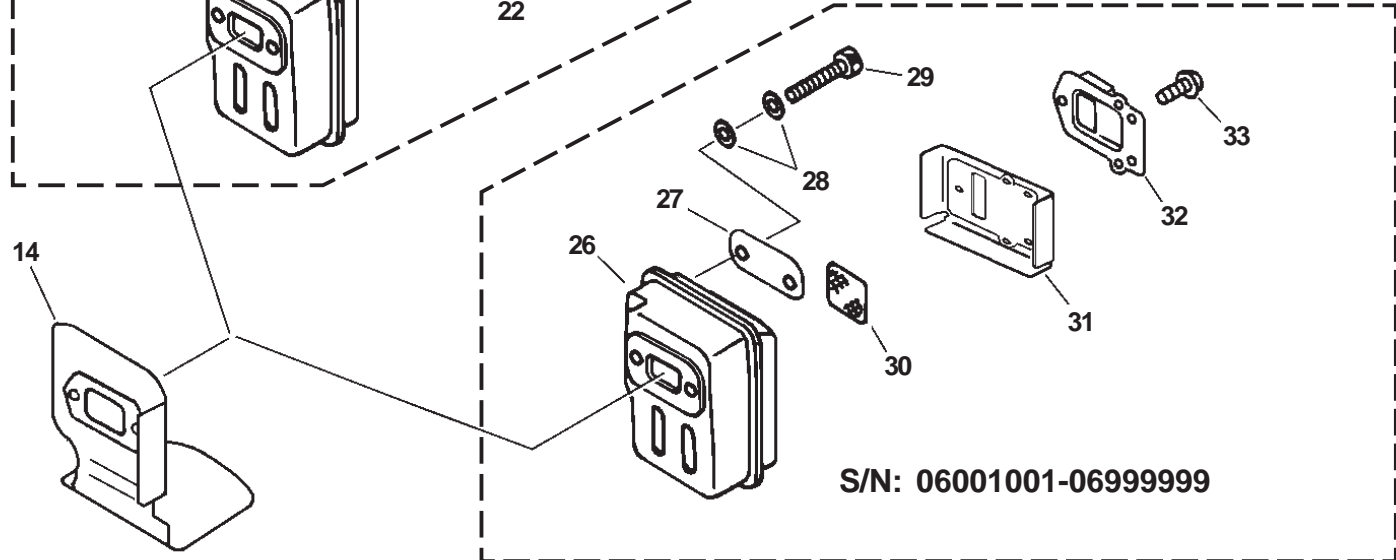

★ Also Included In GASKET KIT

SERIAL NUMBERS: 05001001-07999999

GASKET KIT

SERIAL NUMBERS: 05001001-07999999

ITEM	PART NUMBER	QTY	DESCRIPTION	REMARKS
1	13040652130	1	KNOB, FASTENER	
2	13031357731	1	LID, AIR CLEANER	
3	89012152730	1	LABEL, CHOKE	
4	89033252730	1	LABEL, CHOKE	CANADA MODELS: 07001001-07999999
5	13031051830	1	FILTER, AIR	
6	90024205060	2	SCREW 5X60	
7	12901157730	1	PLATE PREVENT	
8	P021001430	1	CASE, AIR CLEANER	
★ 9	13001013410	1	GASKET, INTAKE	
10	90016205025	2	BOLT 5X25	
11	13001756431	1	INSULATOR	
★ 12	13001055930	1	GASKET, INTAKE	
13	-----	1	CARBURETOR**	
			**SEE CARBURETOR DIAGRAMS FOR MODEL APPLICATIONS AND SERIAL NUMBERS	
★ 14	V104000061	1	SHIELD, MUFFLER	
15	A320000001	1	COVER, MUFFLER	
16	90010605012	2	BOLT 5X12	
17	89016006361	1	LABEL, CAUTION - HOT	
18	P021003970	1	GASKET KIT	