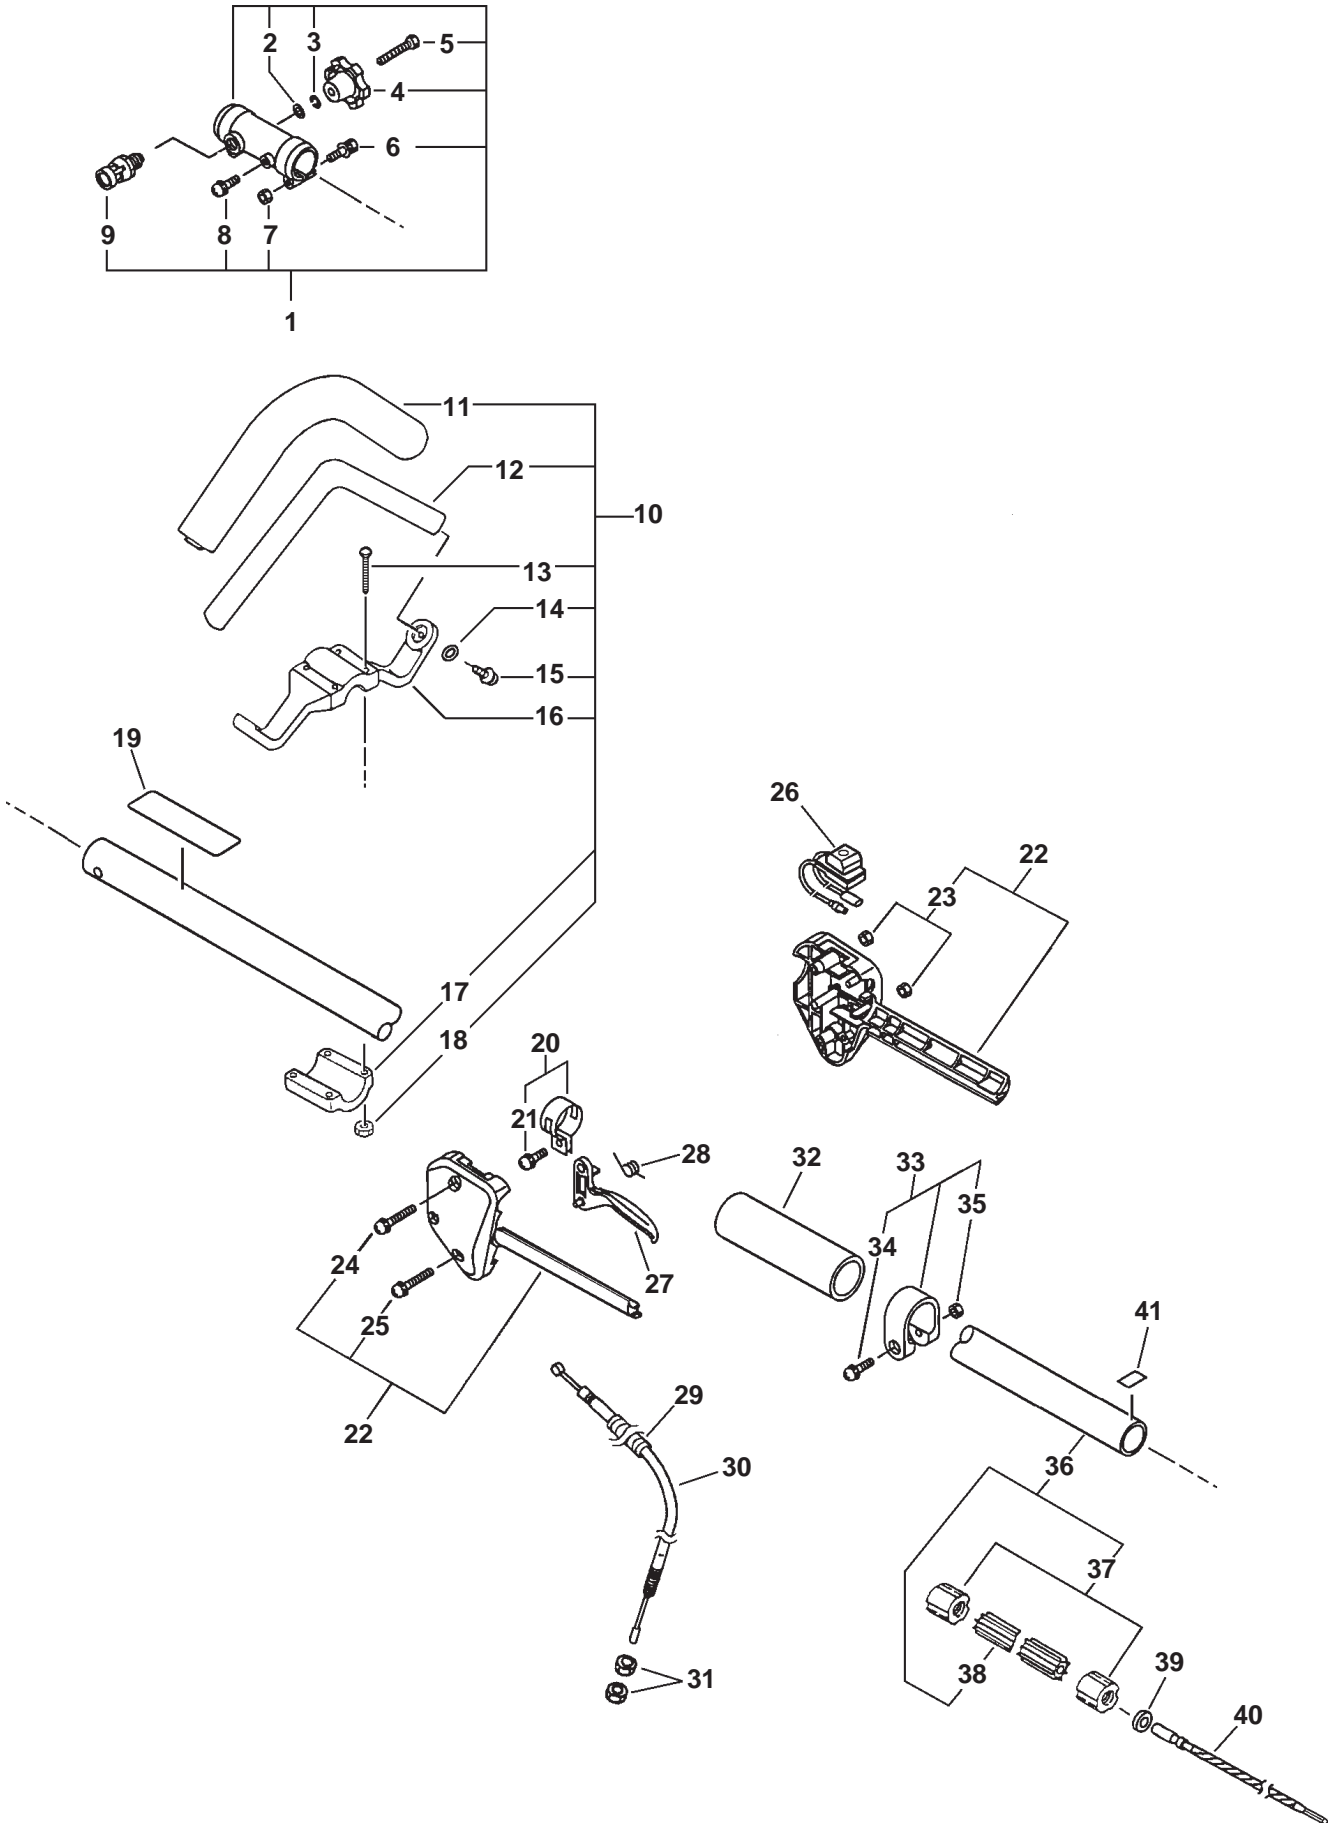

SERIAL NUMBERS: 02001001-04999999

SERIAL NUMBERS: 02001001-04999999

ITEM	PART NUMBER	QTY	DESCRIPTION	REMARKS
1	61060156732	1	COUPLER ASY	INCLUDES ITEM 2-9
2	90060500005	1	SPRING WASHER 5	
3	90060000005	1	WASHER 5	
4	V299000100	1	KNOB	
5	90010005040	1	BOLT 5X40	
6	90014205030	1	BOLT 5X30	
7	90050000005	1	NUT 5	
8	90024205012	1	SCREW 5X12	
9	17830256630	1	LATCH ASY	
10	P021000020	1	FRONT HANDLE ASY	INCLUDES ITEMS 11-18
11	35121666230	1	GRIP, HANDLE	
12	35120566230	1	HANDLE, FRONT	
13	88995021060	2	SCREW 5	
14	90060000005	2	WASHER 5	
15	90025305020	4	SCREW 5X20	
16	35123266230	1	BRACKET, HANDLE - UPPER	
17	35122507130	1	BRACKET, HANDLE - LOWER	
18	90050000005	4	NUT 5	
19	89022809560	1	LABEL, CAUTION - SPANISH	
20	30120029430	1	BAND ASY	INCLUDES ITEM 21
21	90024205014	1	SCREW 5X14	
22	17800352130	1	THROTTLE BRACKET SET	INCLUDES ITEMS 23-25
23	90050000005	2	NUT 5	
24	90024205035	1	SCREW 5X35	
25	90024205025	1	SCREW 5X25	
26	16340049330	1	SWITCH, IGNITION	
27	17801052130	1	CONTROL, THROTTLE	
28	17804342230	1	SPRING, THROTTLE RETURN	
29	16211056530	1	TUBE	
30	V430000140	1	CABLE, THROTTLE	
31	90050200006	2	NUT 6	
32	35121352130	1	GRIP, REAR HANDLE	
33	61027252130	1	BAND	INCLUDES ITEMS 34-35
34	90024205028	1	SCREW 5X28	
35	90050000005	1	NUT 5	
36	61020656730	1	DRIVESHAFT HOUSING AS	INCLUDES ITEMS 37-38
37	61024644730	2	STOPPER	
38	61021756730	1	LINER, FLEXIBLE - UPPER	
39	10025156630	1	CUSHION	
40	61001355630	1	SHAFT, FLEXIBLE - UPPER	
41	89015204930	1	LABEL, ALIGNMENT