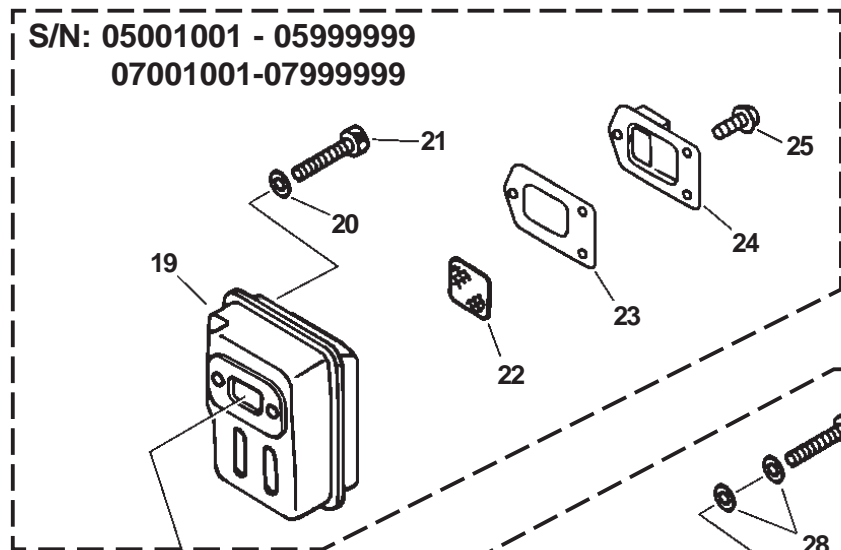

SERIAL NUMBERS: 05001001-07999999

GASKET KIT

SERIAL NUMBERS: 05001001-07999999

ITEM	PART NUMBER	QTY	DESCRIPTION	REMARKS
1	13040652130	1	KNOB, FASTENER	
2	13031357731	1	LID, AIR CLEANER	
3	89012152730	1	LABEL, CHOKE	
4	89033252730	1	LABEL, CHOKE	CANADA MODELS: 07001001-07999999
5	13031051830	1	FILTER, AIR	
6	90024205060	2	SCREW 5X60	
7	12901157730	1	PLATE PREVENT	
8	P021001430	1	CASE, AIR CLEANER	
★ 9	13001013410	1	GASKET, INTAKE	
10	90016205025	2	BOLT 5X25	
11	13001756431	1	INSULATOR	
★ 12	13001055930	1	GASKET, INTAKE	
13	-----	1	CARBURETOR**	
			**SEE CARBURETOR DIAGRAMS FOR MODEL APPLICATIONS AND SERIAL NUMBERS	
★ 14	V104000061	1	SHIELD, MUFFLER	
15	A320000001	1	COVER, MUFFLER	
16	90010605012	2	BOLT 5X12	
17	89016006361	1	LABEL, CAUTION - HOT	
18	P021003970	1	GASKET KIT	

MODELS PAS-260 SERIAL NUMBERS: 05001001-05999999 & 07001001-07999999

19	14580642030	1	MUFFLER	
20	90060000005	2	WASHER	
21	90010505055	2	BOLT 5X55	
22	14586240630	1	SCREEN, MUFFLER	
★ 23	14586642031	1	GASKET, EXHAUST	
24	A313000350	1	GUIDE, EXHAUST	
25	90024204010	3	SCREW 4X10	

MODELS PAS-260, 261 SERIAL NUMBERS: 06001001-06999999

26	A300000141	1	MUFFLER	
27	V150000371	1	PLATE, EYE	
28	V347000000	4	CONICAL WASHER	
29	90010505055	2	BOLT 5X55	
30	14586240630	1	SCREEN, MUFFLER	
★ 31	V104000360	1	GASKET, EXHAUST	
32	A313000130	1	GUIDE, EXHAUST	
33	9136704010	5	SCREW 4X10	

★ Also Included In GASKET KIT