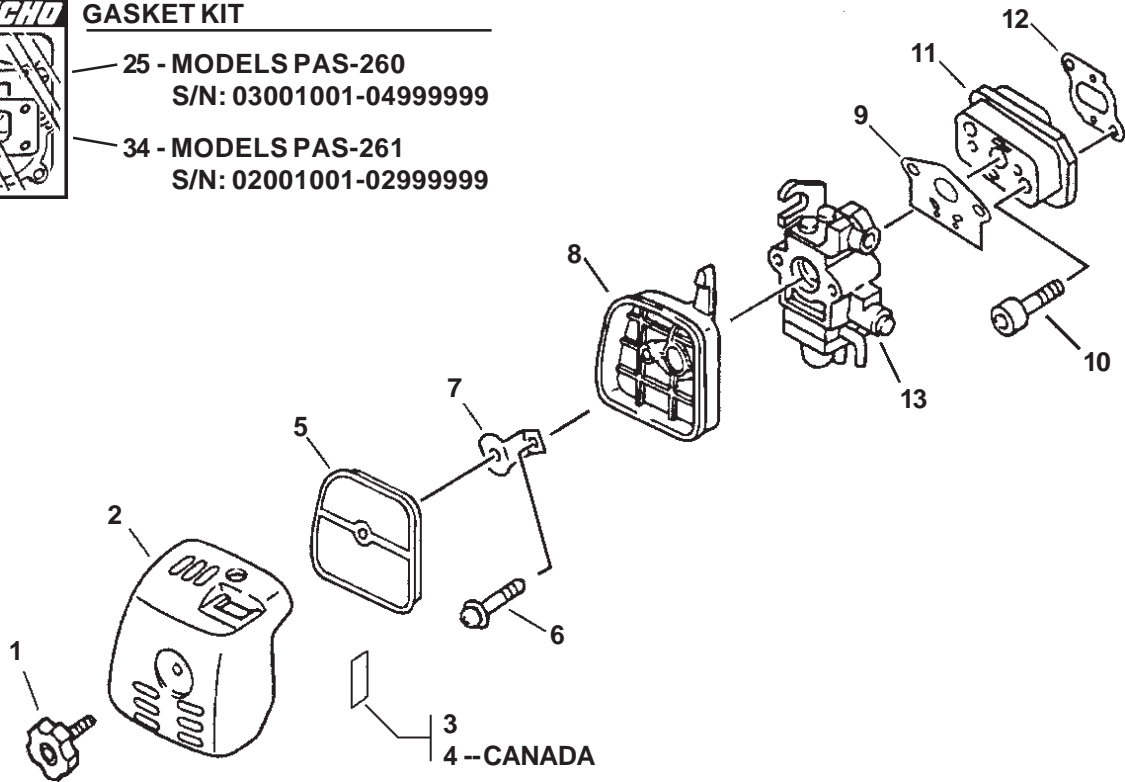

SERIAL NUMBERS: 02001001-04999999

GASKET KIT

- 25 - MODELS PAS-260
  S/N: 03001001-04999999
- 34 - MODELS PAS-261
  S/N: 02001001-02999999

SERIAL NUMBERS: 02001001-04999999

ITEM	PART NUMBER	QTY	DESCRIPTION	REMARKS
1	13040652130	1	KNOB, FASTENER	
2	13031357731	1	LID, AIR CLEANER	
3	89012152730	1	LABEL, CHOKE	
4	89033252730	1	LABEL, CHOKE	CANADA MODELS: 04001001-04999999
5	13031051830	1	FILTER, AIR	
6	90024205060	2	SCREW 5X60	
7	12901157730	1	PLATE PREVENT	
8	P021001430	1	CASE, AIR CLEANER	
★ 9	13001013410	1	GASKET, INTAKE	
10	90016205025	2	BOLT 5X25	
11	13001756431	1	INSULATOR	
★ 12	13001055930	1	GASKET, INTAKE	
13	-----	1	CARBURETOR**	
**SEE CARBURETOR DIAGRAMS FOR MODEL APPLICATIONS AND SERIAL NUMBERS				
★ 14	V104000061	1	SHIELD, MUFFLER	
15	A320000001	1	COVER, MUFFLER	
16	90010605012	2	BOLT 5X12	
17	89016006361	1	LABEL, CAUTION - HOT	

MODELS PAS-260 SERIAL NUMBERS: 03001001-04999999

18	14580642030	1	MUFFLER	
19	90060000005	2	WASHER	
20	90010505055	2	BOLT 5X55	
21	14586240630	1	SCREEN, MUFFLER	
★ 22	V104000002	1	GASKET, EXHAUST	
23	A313000160	1	GUIDE, EXHAUST	
24	9136704010	3	SCREW 4X10	
25	P021002351	1	GASKET KIT	

MODELS PAS-261 SERIAL NUMBERS: 02001001-02999999

26	A300000140	1	MUFFLER	
27	V150000371	1	PLATE, EYE	
28	V347000000	4	CONICAL WASHER	
29	90010505055	2	BOLT 5X55	
30	14586240630	1	SCREEN, MUFFLER	
31	V104000360	1	GASKET, EXHAUST	
32	A313000130	1	GUIDE, EXHAUST	
33	9136704010	5	SCREW 4X10	
35	P021001521	1	GASKET KIT	

★ Also Included In GASKET KIT