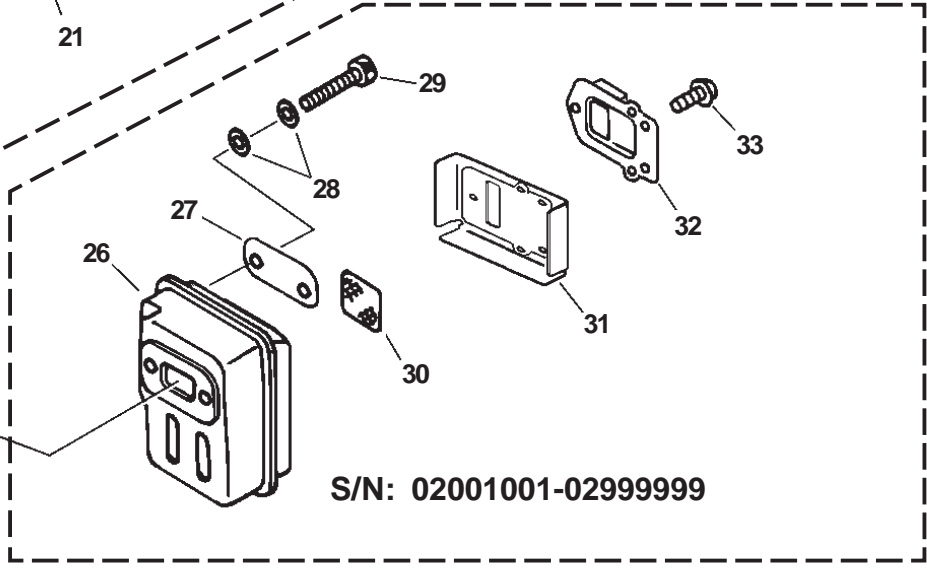

SERIAL NUMBERS: 02001001-04999999

GASKET KIT

- 25 - MODELS PAS-260
  S/N: 03001001-04999999
- 34 - MODELS PAS-261
  S/N: 02001001-02999999

SERIAL NUMBERS: 02001001-04999999

ITEM	PART NUMBER	QTY	DESCRIPTION	REMARKS
1	13040652130	1	KNOB, FASTENER	
2	13031357731	1	LID, AIR CLEANER	
3	89012152730	1	LABEL, CHOKE	
4	89033252730	1	LABEL, CHOKE	CANADA MODELS: 04001001-04999999
5	13031051830	1	FILTER, AIR	
6	90024205060	2	SCREW 5X60	
7	12901157730	1	PLATE PREVENT	
8	P021001430	1	CASE, AIR CLEANER	
★ 9	13001013410	1	GASKET, INTAKE	
10	90016205025	2	BOLT 5X25	
11	13001756431	1	INSULATOR	
★ 12	13001055930	1	GASKET, INTAKE	
13	-----	1	CARBURETOR**	
**SEE CARBURETOR DIAGRAMS FOR MODEL APPLICATIONS AND SERIAL NUMBERS				
★ 14	V104000061	1	SHIELD, MUFFLER	
15	A320000001	1	COVER, MUFFLER	
16	90010605012	2	BOLT 5X12	
17	89016006361	1	LABEL, CAUTION - HOT	

MODELS PAS-260 SERIAL NUMBERS: 03001001-04999999

18	14580642030	1	MUFFLER	
19	90060000005	2	WASHER	
20	90010505055	2	BOLT 5X55	
21	14586240630	1	SCREEN, MUFFLER	
★ 22	V104000002	1	GASKET, EXHAUST	
23	A313000160	1	GUIDE, EXHAUST	
24	9136704010	3	SCREW 4X10	
25	P021002351	1	GASKET KIT	

MODELS PAS-261 SERIAL NUMBERS: 02001001-02999999

26	A300000140	1	MUFFLER	
27	V150000371	1	PLATE, EYE	
28	V347000000	4	CONICAL WASHER	
29	90010505055	2	BOLT 5X55	
30	14586240630	1	SCREEN, MUFFLER	
31	V104000360	1	GASKET, EXHAUST	
32	A313000130	1	GUIDE, EXHAUST	
33	9136704010	5	SCREW 4X10	
35	P021001521	1	GASKET KIT	

★ Also Included In GASKET KIT