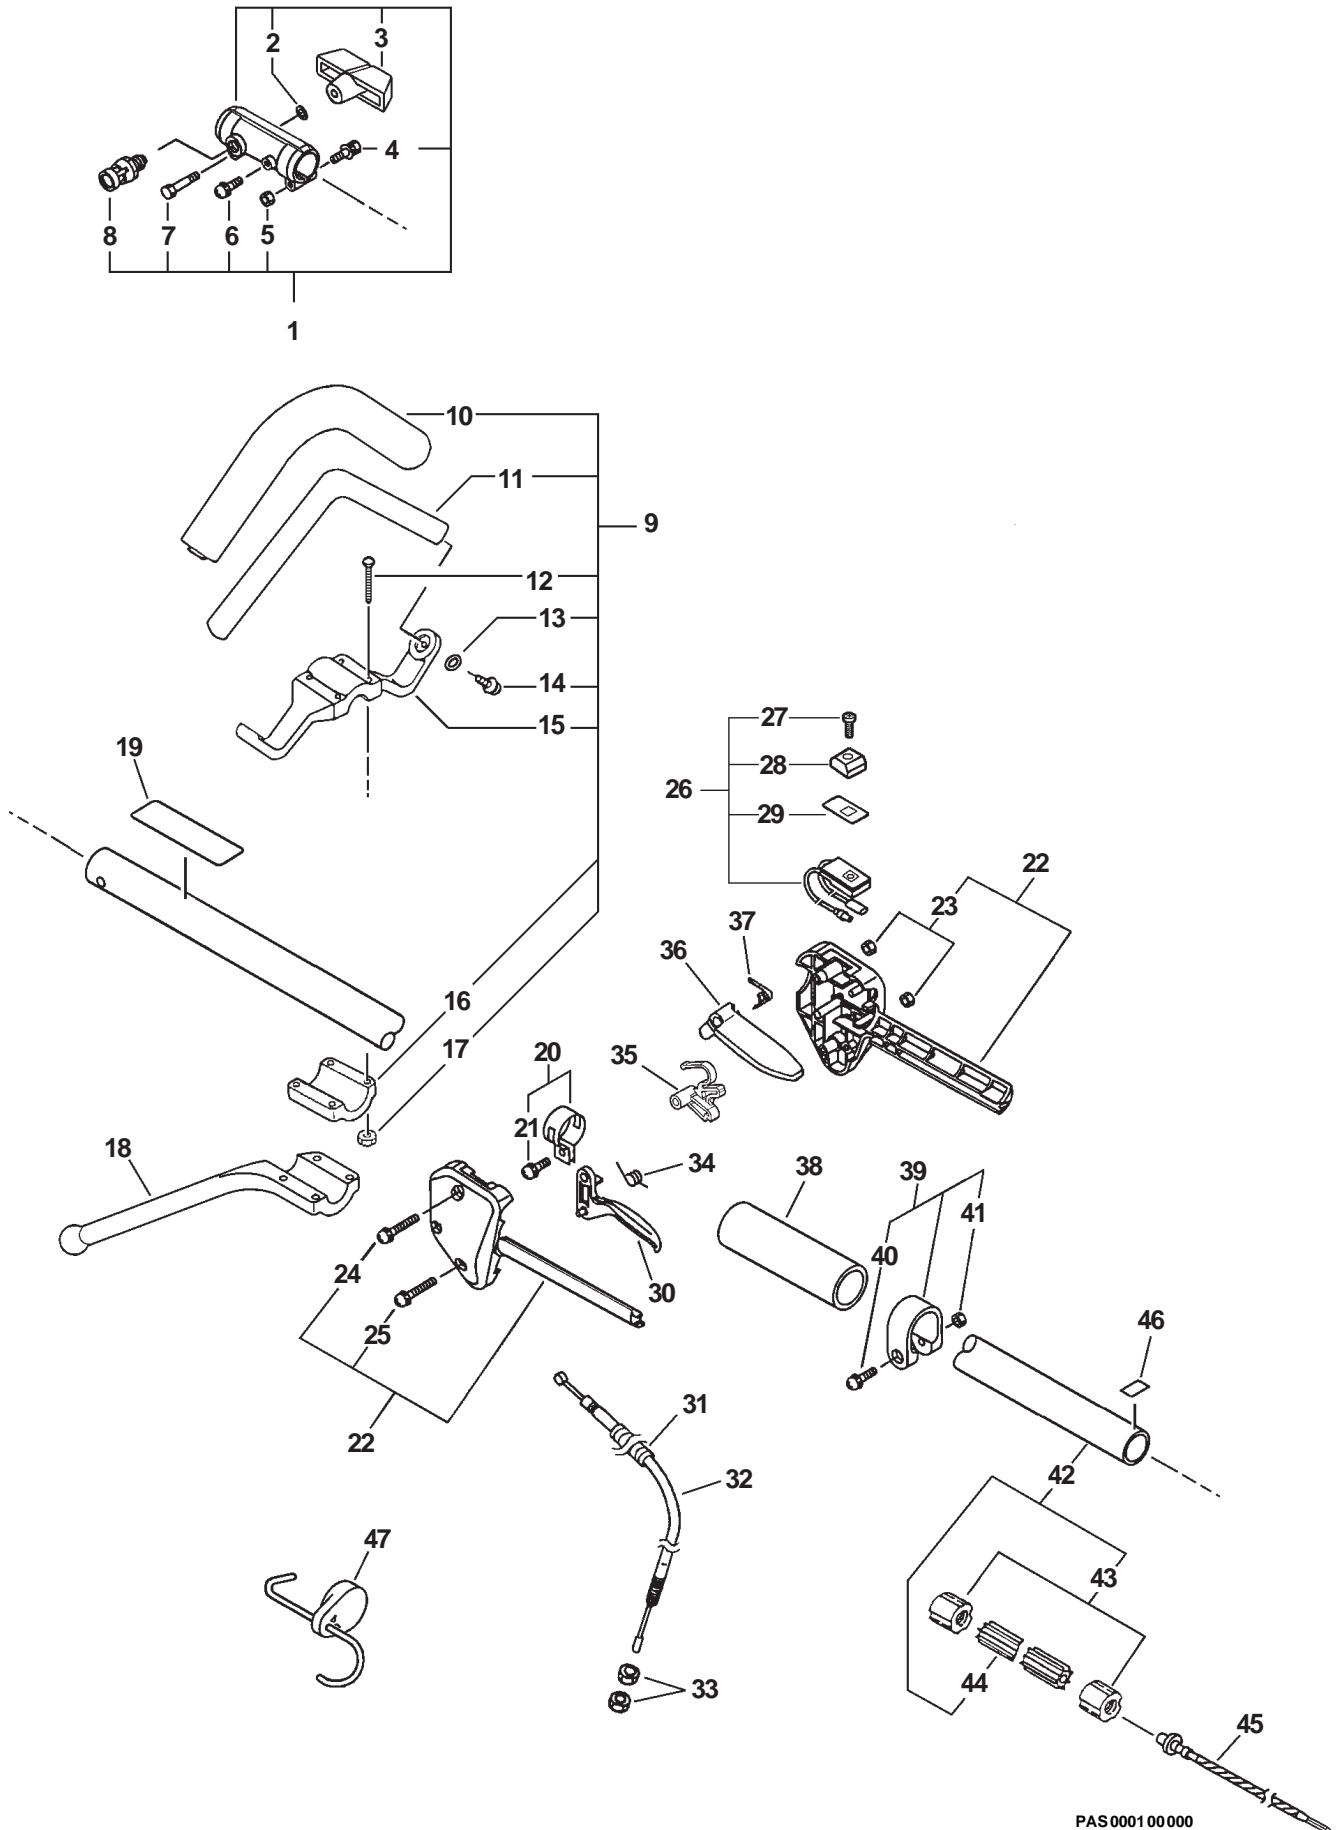

SERIAL NUMBERS: 05001001-07999999

PAS000100000

SERIAL NUMBERS: 05001001-07999999

ITEM	PART NUMBER	QTY	DESCRIPTION	REMARKS
1	P021004350	1	COUPLER ASY	INCLUDES ITEM 2-8
2	V304000040	1	WASHER	
3	V299000160	1	KNOB	
4	90010506025	1	BOLT 5X25	
5	90051400006	1	NUT 6	
6	90010506010	1	BOLT 6X10	
7	9108506040	1	BOLT 6X40	
8	17830256630	1	LATCH ASY	
9	P021000020	1	FRONT HANDLE ASY	INCLUDES ITEMS 10-17
10	35121666230	1	GRIP, HANDLE	
11	35120566230	1	HANDLE, FRONT	
12	88995021060	2	SCREW 5	
13	90060000005	2	WASHER 5	
14	90025305020	4	SCREW 5X20	
15	35123266230	1	BRACKET, HANDLE - UPPER	
16	35122507130	1	BRACKET, HANDLE - LOWER	
17	90050000005	4	NUT 5	
18	99944200455	1	BAR, BARRIER	
19	89022809560	1	LABEL, CAUTION - SPANISH	
20	30120029430	1	BAND ASY	INCLUDES ITEM 21
21	90024205014	1	SCREW 5X14	
22	17800352130	1	THROTTLE BRACKET SET	INCLUDES ITEMS 23-25
23	90050000005	2	NUT 5	
24	90024205035	1	SCREW 5X35	
25	90024205025	1	SCREW 5X25	
26	A440000280	1	IGNITION SWITCH ASY	INCLUDES ITEMS 27-29
27	9154503010	1	SCREW	
28	16341049231	1	KNOB, SWITCH	
29	89015712330	1	COVER, SWITCH	
30	17801052130	1	TRIGGER, THROTTLE	
31	V475000850	1	TUBE	
32	V430000140	1	CABLE, THROTTLE	
33	90050200006	2	NUT 6	
34	17804342230	1	SPRING, THROTTLE RETURN	
35	17801252730	1	LATCH, THROTTLE TRIGGER LOCKOUT	
36	17809052630	1	LEVER, THROTTLE TRIGGER LOCKOUT	
37	17801352630	1	SPRING, THROTTLE TRIGGER LOCKOUT	
38	35121352130	1	GRIP, REAR HANDLE	
39	61027252130	1	BAND	INCLUDES ITEMS 40-41
40	90024205028	1	SCREW 5X28	
41	90050000005	1	NUT 5	
42	61020656730	1	DRIVESHAFT HOUSING ASY - UPPER	INCLUDES ITEMS 43-44
43	61024644730	2	STOPPER	
44	61021756730	1	LINER, FLEXIBLE - UPPER	
45	C506000041	1	SHAFT, FLEXIBLE - UPPER	
46	89015204930	1	LABEL, ALIGNMENT	
47	99944200630	1	PAS ATTACHMENT HANGER	4 PER PACKAGE