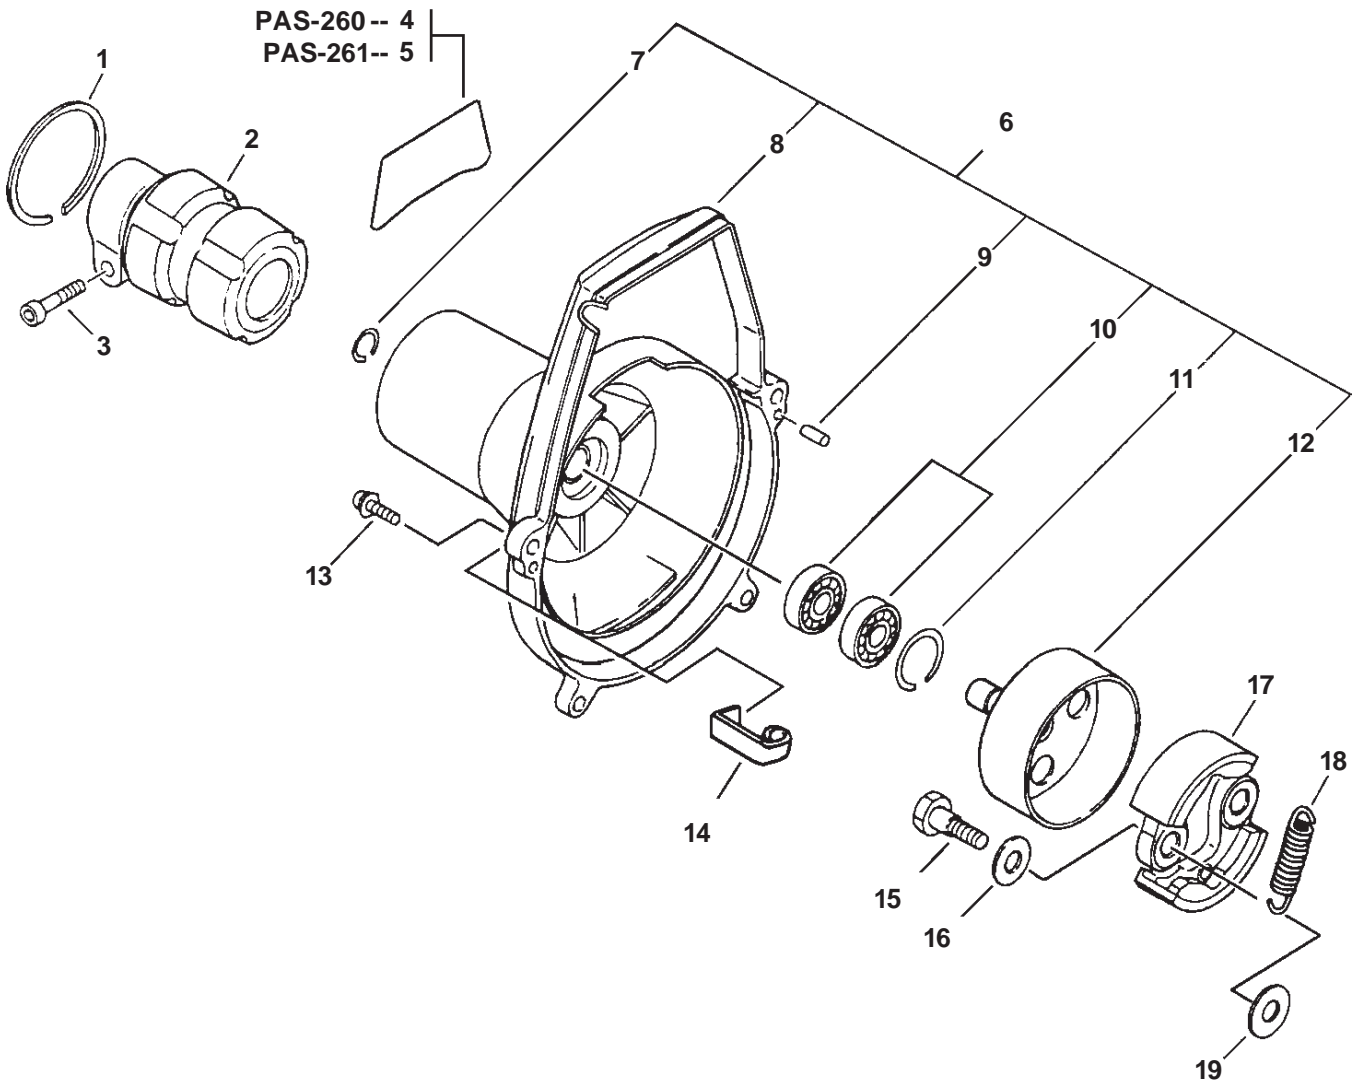

SERIAL NUMBERS: 05001001-07999999

SERIAL NUMBERS: 05001001-07999999

ITEM	PART NUMBER	QTY	DESCRIPTION	REMARKS
<u>OPTIONAL ENGINE REPOWER</u>				
1	SB1060	1	SHORT BLOCK	INCLUDES ITEMS 2-18
2	A130000371	1	CYLINDER	
3	90016205022	4	BOLT 5X22	
★ 4	V100000070	1	GASKET, CYLINDER	
5	P021004740	1	PISTON KIT	INCLUDES ITEMS 6-10
6	A101000010	2	RING, PISTON	
7	V606000000	1	PIN, PISTON	
8	10001504630	2	CIRCLIP, PISTON PIN	
9	10001455930	2	SPACER, PISTON PIN	
10	V553000020	1	BEARING, NEEDLE	
11	A011000030	1	CRANKSHAFT ASY	
12	P021000940	1	CRANKCASE KIT	INCLUDES ITEMS 13-18
13	10021305530	1	OIL SEAL	
14	90080036001	2	BEARING, BALL	
15	90070200028	1	CIRCLIP 28	
★ 16	10024255930	1	GASKET, CRANKCASE	
17	90016205025	4	BOLT 5X25	
18	10021228230	1	OIL SEAL	

SERIAL NUMBERS: ALL

SERIAL NUMBERS: ALL

ITEM	PART NUMBER	QTY	DESCRIPTION	REMARKS
1	90070200042	1	CIRCLIP 42	
2	61092255931	1	FIXTURE, MAIN PIPE	
3	90016205028	1	BOLT 5X28	
4	X503000460	1	LABEL, MODEL -- PAS-260	
5	X503001180	1	LABEL, MODEL -- PAS-261	
6	P021001410	1	FAN COVER ASY	INCLUDES ITEMS 6-11
7	90070100012	1	CIRCLIP 12	
8	A172000030	1	COVER, FAN	
9	10021503930	2	DOWEL PIN	
10	90080706001	2	BEARING, BALL 6001	
11	90070200028	1	CIRCLIP 28	
12	A556000030	1	DRUM, CLUTCH	
13	90016205018	2	BOLT 5X18	
14	17811106230	1	CLIP	
15	17504656030	2	SHAFT, CLUTCH	
16	17504956030	2	WASHER	
17	A553000010	2	SHOE, CLUTCH	
18	V451000090	1	TENSION SPRING	
19	17504805530	2	WASHER	