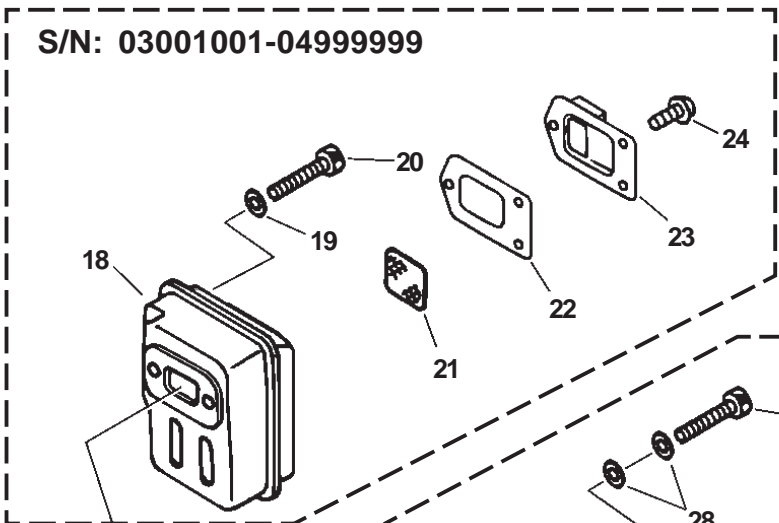

SERIAL NUMBERS: 02001001-04999999

GASKET KIT

- 25 - MODELS PAS-260
  S/N: 03001001-04999999
- 34 - MODELS PAS-261
  S/N: 02001001-02999999

SERIAL NUMBERS: 02001001-04999999

ITEM	PART NUMBER	QTY	DESCRIPTION	REMARKS
1	13040652130	1	KNOB, FASTENER	
2	13031357731	1	LID, AIR CLEANER	
3	89012152730	1	LABEL, CHOKE	
4	89033252730	1	LABEL, CHOKE	CANADA MODELS: 04001001-04999999
5	13031051830	1	FILTER, AIR	
6	90024205060	2	SCREW 5X60	
7	12901157730	1	PLATE PREVENT	
8	P021001430	1	CASE, AIR CLEANER	
★ 9	13001013410	1	GASKET, INTAKE	
10	90016205025	2	BOLT 5X25	
11	13001756431	1	INSULATOR	
★ 12	13001055930	1	GASKET, INTAKE	
13	-----	1	CARBURETOR**	
**SEE CARBURETOR DIAGRAMS FOR MODEL APPLICATIONS AND SERIAL NUMBERS				
★ 14	V104000061	1	SHIELD, MUFFLER	
15	A320000001	1	COVER, MUFFLER	
16	90010605012	2	BOLT 5X12	
17	89016006361	1	LABEL, CAUTION - HOT	

MODELS PAS-260 SERIAL NUMBERS: 03001001-04999999

18	14580642030	1	MUFFLER	
19	90060000005	2	WASHER	
20	90010505055	2	BOLT 5X55	
21	14586240630	1	SCREEN, MUFFLER	
★ 22	V104000002	1	GASKET, EXHAUST	
23	A313000160	1	GUIDE, EXHAUST	
24	9136704010	3	SCREW 4X10	
25	P021002351	1	GASKET KIT	

MODELS PAS-261 SERIAL NUMBERS: 02001001-02999999

26	A300000140	1	MUFFLER	
27	V150000371	1	PLATE, EYE	
28	V347000000	4	CONICAL WASHER	
29	90010505055	2	BOLT 5X55	
30	14586240630	1	SCREEN, MUFFLER	
31	V104000360	1	GASKET, EXHAUST	
32	A313000130	1	GUIDE, EXHAUST	
33	9136704010	5	SCREW 4X10	
35	P021001521	1	GASKET KIT	

★ Also Included In GASKET KIT