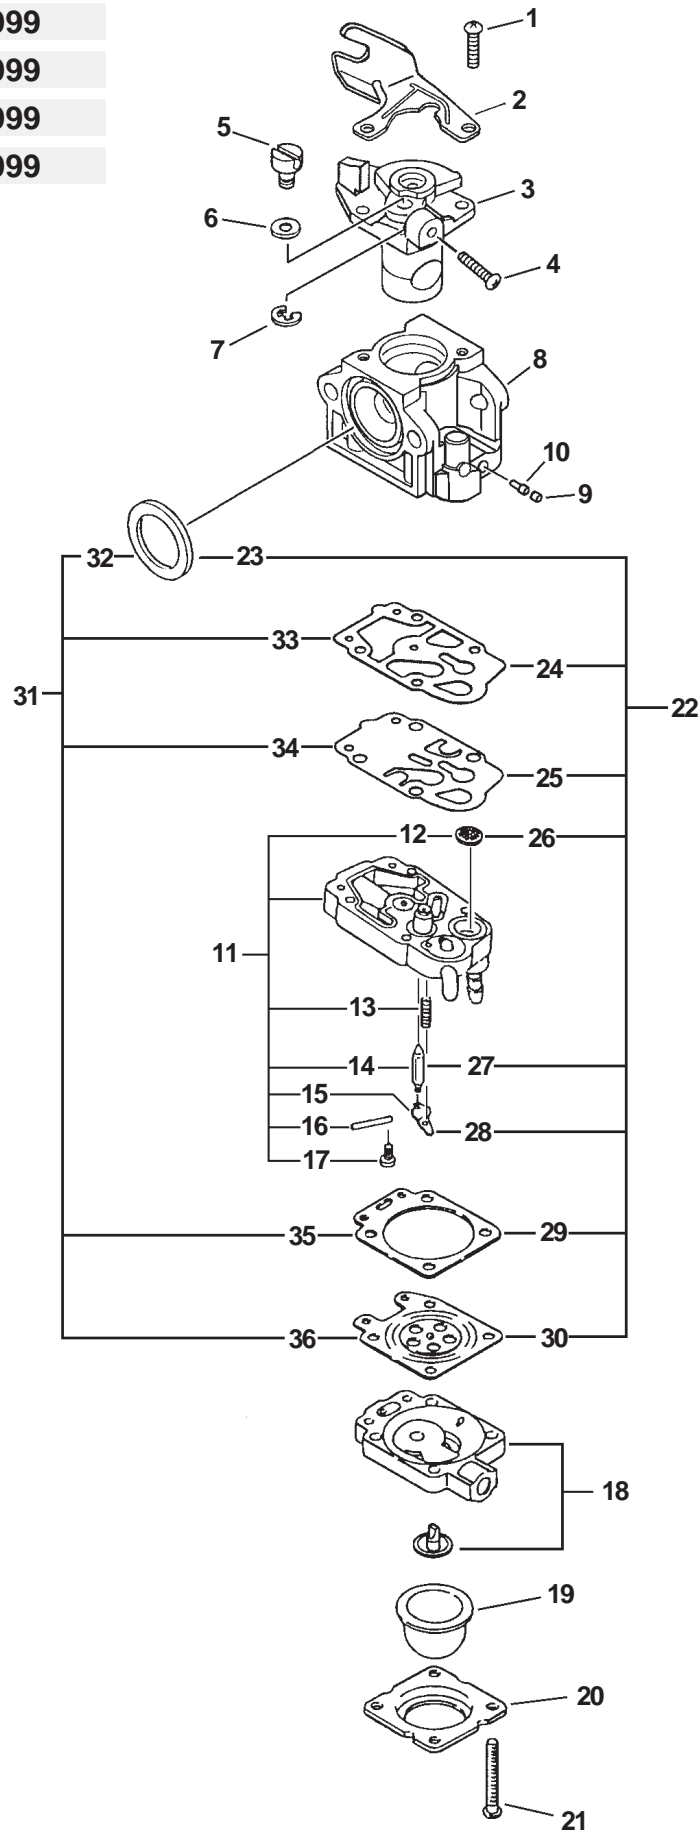

SERIAL NUMBERS:

PAS-260: 05010381 - 05999999

PAS-260: 06001001 - 06999999

PAS-260: 07001673 - 07999999

PAS-261: 06002012 - 06999999

SERIAL NUMBERS:		SERIAL NUMBERS:	
PAS-260: 05010381 - 05999999		PAS-260: 07001673 - 07999999	
PAS-260: 06001001 - 06999999		PAS-261: 06002012 - 06999999	

ITEM	PART NUMBER	QTY	DESCRIPTION	REMARKS
	A021000700	1	CARBURETOR--WYK-186	
1	12311440630	2	SCREW, CABLE BRACKET	
2	P003000180	1	BRACKET, CABLE	
3	-----	1	THROTTLE VALVE ASY	NOT AVAILABLE SEPARATELY
4	12313440030	1	SCREW, IDLE ADJUST	
5	12317245130	1	SWIVEL	
6	12314954230	1	WASHER	
7	12317307930	1	CLIP	
8	-----	1	BODY, CARBURETOR	NOT AVAILABLE SEPARATELY
9	A259000000	1	CAP, LIMITER	
10	P003001130	1	NEEDLE, HIGH SPEED	
11	P003000890	1	PUMP BODY ASY	INCLUDES ITEMS 12-17
12	-----	1	SCREEN, INLET	
13	12312205560	1	SPRING, METERING LEVER	
14	-----	1	VALVE, INLET NEEDLE	
15	-----	1	LEVER, METERING	
16	12313803930	1	PIN, METERING LEVER	
17	12313905560	1	SCREW, METERING LEVER PIN	
18	12318005560	1	BODY, AIR PURGE	
19	12318140630	1	PUMP, PRIMER	
20	12314205560	1	COVER, PRIMER PUMP	
21	12311005560	4	SCREW, PUMP COVER	
22	P003001120	1	REPAIR KIT	INCLUDES ITEMS 23-30
23	-----	1	RING, PACKING	
24	-----	1	GASKET, PUMP	
25	-----	1	DIAPHRAGM, PUMP	
26	-----	1	SCREEN, INLET	
27	-----	1	VALVE, INLET NEEDLE	
28	-----	1	LEVER, METERING	
29	-----	1	GASKET, METERING DIAPHRAGM	
30	-----	1	METERING, DIAPHRAGM	
31	P003001110	1	GASKET/DIAPHRAGM KIT	INCLUDES ITEMS 32-36
32	-----	1	RING, PACKING	
33	-----	1	GASKET, PUMP	
34	-----	1	DIAPHRAGM, PUMP	
35	-----	1	GASKET, METERING DIAPHRAGM	
36	-----	1	METERING, DIAPHRAGM