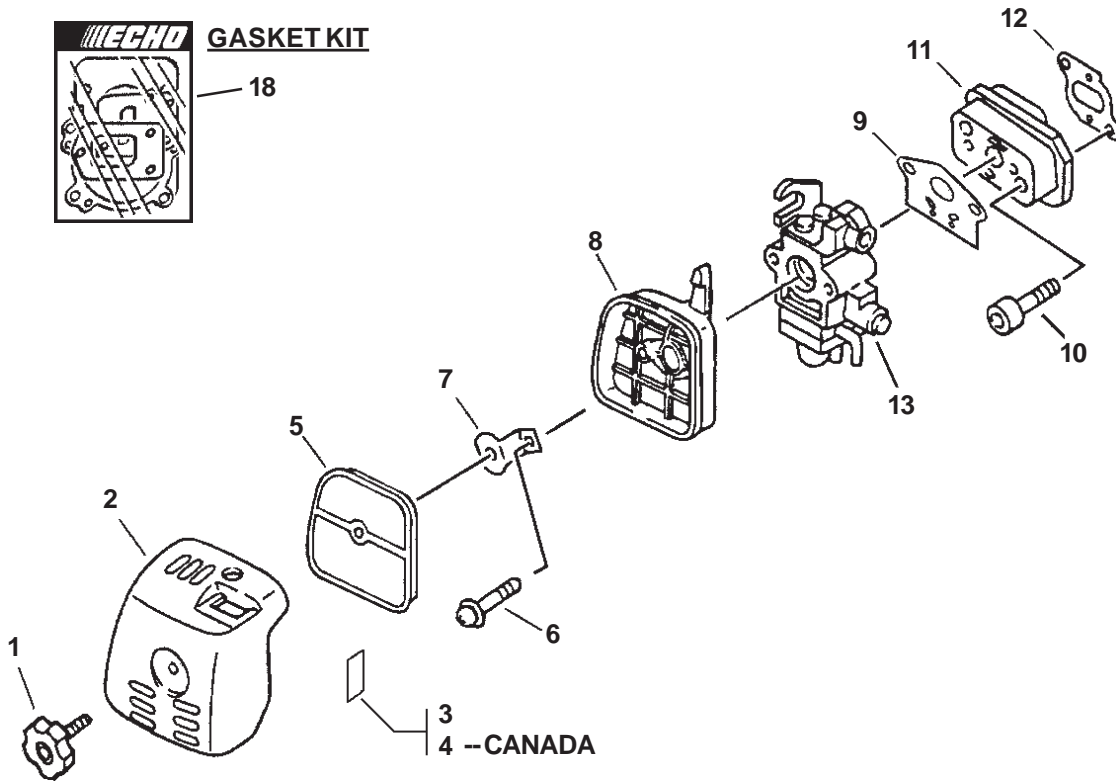

★ Also Included In GASKET KIT

SERIAL NUMBERS: 05001001-07999999

GASKET KIT

SERIAL NUMBERS: 05001001-07999999

ITEM	PART NUMBER	QTY	DESCRIPTION	REMARKS
1	13040652130	1	KNOB, FASTENER	
2	13031357731	1	LID, AIR CLEANER	
3	89012152730	1	LABEL, CHOKE	
4	89033252730	1	LABEL, CHOKE	CANADA MODELS: 07001001-07999999
5	13031051830	1	FILTER, AIR	
6	90024205060	2	SCREW 5X60	
7	12901157730	1	PLATE PREVENT	
8	P021001430	1	CASE, AIR CLEANER	
★ 9	13001013410	1	GASKET, INTAKE	
10	90016205025	2	BOLT 5X25	
11	13001756431	1	INSULATOR	
★ 12	13001055930	1	GASKET, INTAKE	
13	-----	1	CARBURETOR**	
			**SEE CARBURETOR DIAGRAMS FOR MODEL APPLICATIONS AND SERIAL NUMBERS	
★ 14	V104000061	1	SHIELD, MUFFLER	
15	A320000001	1	COVER, MUFFLER	
16	90010605012	2	BOLT 5X12	
17	89016006361	1	LABEL, CAUTION - HOT	
18	P021003970	1	GASKET KIT	