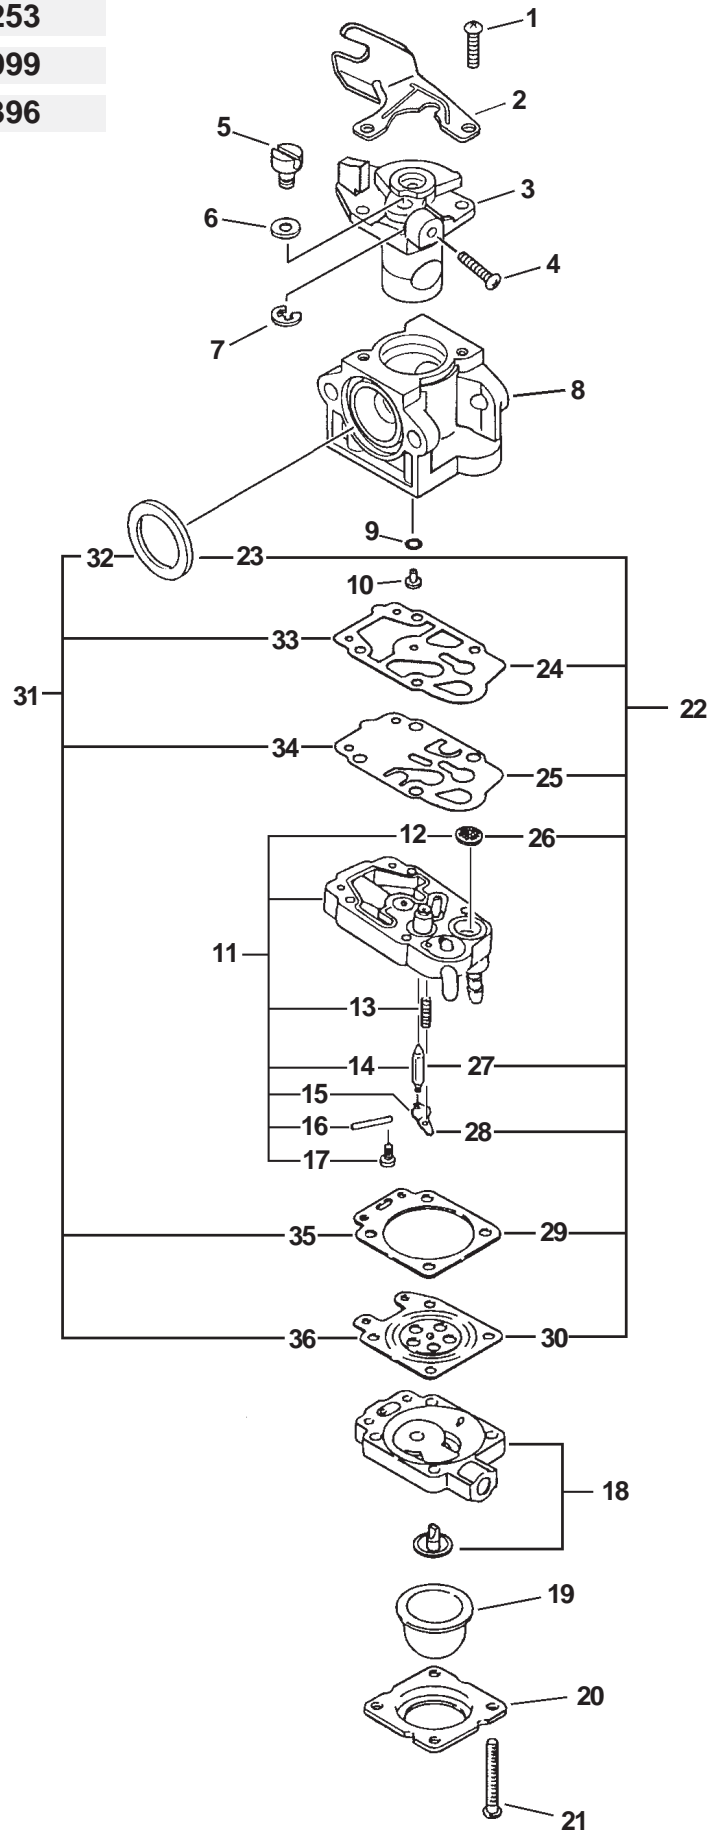

SERIAL NUMBERS:

PAS-260: 03001001 - 03006253

PAS-260: 04001001 - 04999999

PAS-261: 02001001 - 02002396

SERIAL NUMBERS:		SERIAL NUMBERS:	
PAS-260: 03001001 - 03006253		PAS-261: 02001001 - 02002396	
PAS-260: 04001001 - 04999999			

ITEM	PART NUMBER	QTY	DESCRIPTION	REMARKS
	A021000240	1	CARBURETOR--WYJ-276	
1	12311440630	2	SCREW, CABLE BRACKET	
2	P003000180	1	BRACKET, CABLE	
3	-----	1	THROTTLE VALVE ASY	NOT AVAILABLE SEPARATELY
4	12313440030	1	SCREW, IDLE ADJUST	
5	12317245130	1	SWIVEL	
6	12314954230	1	WASHER	
7	12317307930	1	CLIP	
8	-----	1	BODY, CARBURETOR	NOT AVAILABLE SEPARATELY
9	12318340630	1	O-RING	
10	P003000470	1	JET	
11	12317905560	1	PUMP BODY ASY	INCLUDES ITEMS 12-17
12	-----	1	SCREEN, INLET	
13	12312205560	1	SPRING, METERING LEVER	
14	-----	1	VALVE, INLET NEEDLE	
15	-----	1	LEVER, METERING	
16	12313803930	1	PIN, METERING LEVER	
17	12313905560	1	SCREW, METERING LEVER PIN	
18	12318005560	1	BODY, AIR PURGE	
19	12318140630	1	PUMP, PRIMER	
20	12314205560	1	COVER, PRIMER PUMP	
21	12311005560	4	SCREW, PUMP COVER	
22	P003000190	1	REPAIR KIT	INCLUDES ITEMS 23-30
23	-----	1	RING, PACKING	
24	-----	1	GASKET, PUMP	
25	-----	1	DIAPHRAGM, PUMP	
26	-----	1	SCREEN, INLET	
27	-----	1	VALVE, INLET NEEDLE	
28	-----	1	LEVER, METERING	
29	-----	1	GASKET, METERING DIAPHRAGM	
30	-----	1	METERING, DIAPHRAGM	
31	P003000200	1	GASKET/DIAPHRAGM KIT	INCLUDES ITEMS 32-36
32	-----	1	RING, PACKING	
33	-----	1	GASKET, PUMP	
34	-----	1	DIAPHRAGM, PUMP	
35	-----	1	GASKET, METERING DIAPHRAGM	
36	-----	1	METERING, DIAPHRAGM