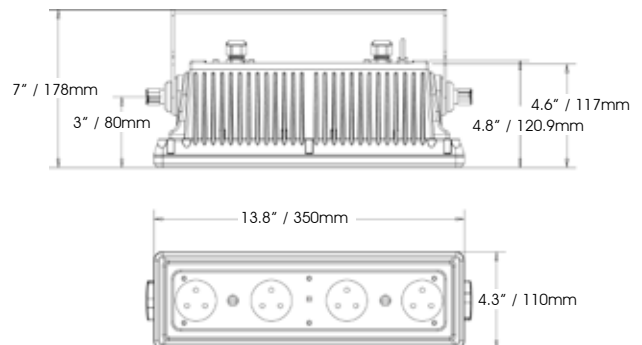

PRODUCT FEATURES

- . Tri Color LED IP 66 Brick
- . 12 x 3W Tri Color LED's
- . Smooth Color Mixing Flicker Free
- . Tri Color Technology
- . 18° Beam Angle/35° Field Angle (25° Lens)
- . IP 66 Rugged Design Par Die Cast Aluminum Case
- . Power / Data Link up to 16 fixtures
- . 3 & 5 Pin DMX & 120v AC power cable adaptors included
- . Built In Color Macros
- . Upgradable firmware via Elation "E-Loader" Data Pack
- . Electronic Switching Power Supply 100v~240v

TECHNICAL SPECIFICATIONS

- . **DMX Channels:** 5 DMX modes
 - 3/4/9/12/15 Channels DMX
- . **Control:** USITT DMX-512
- . **Color:** Tri color (RGB) LED technology, linear RGB Color Mixing, infinite color possibilities
- . **Strobe:** Electronic strobe 0-18 flashes per second
- . **Dimmer:** 0-100% Continuous Dimming
- . **Cooling:** Conventional - no fans
- . **Cable Plug Type:** Twist lock IP rated
- . **LED's Source:** 12 x 3W Tri Color LEDs
- . **Total Lumens:** 5,020 (all @ 1m)
- . **Lux:** 692 lux / 64 fc @ 10'
- . **LED Life:** 100,000 hours

ENVIRONMENTAL SPECIFICATIONS

- . **Max Ambient Temperature:** -20° +20°C
- . **IP Level:** IP 66

ELECTRICAL SPECIFICATIONS

- . **Ballast:** Electronic Power supply
- . **Power Supply:** 100-240V 50/60Hz
- . **Power Consumption:** 120W maximum
- . **Dimensions:** (LxWxH) 9.3" x 8.66" x 10.24" / 232 x 220 x 260mm
- . **Weight:** 15.2 lbs. (6 Kgs)

Beam Diameter			
18° Beam Angle	Ø 0.31 m / Ø 1.02 ft	Ø 0.62 m / Ø 2.03 ft	Ø 0.93 m / Ø 3.05 ft
35° Field Angle	Ø 0.64 m / Ø 2.10 ft	Ø 1.28 m / Ø 4.20 ft	Ø 1.92 m / Ø 6.30 ft

DMX Traits

3 Channel Mode:

Channel	Value	Function
1	0 - 255	Red (0-black, 255-100% Red)
2	0 - 255	Green (0-black, 255-100% Green)
3	0 - 255	Blue (0-black, 255-100% Blue)