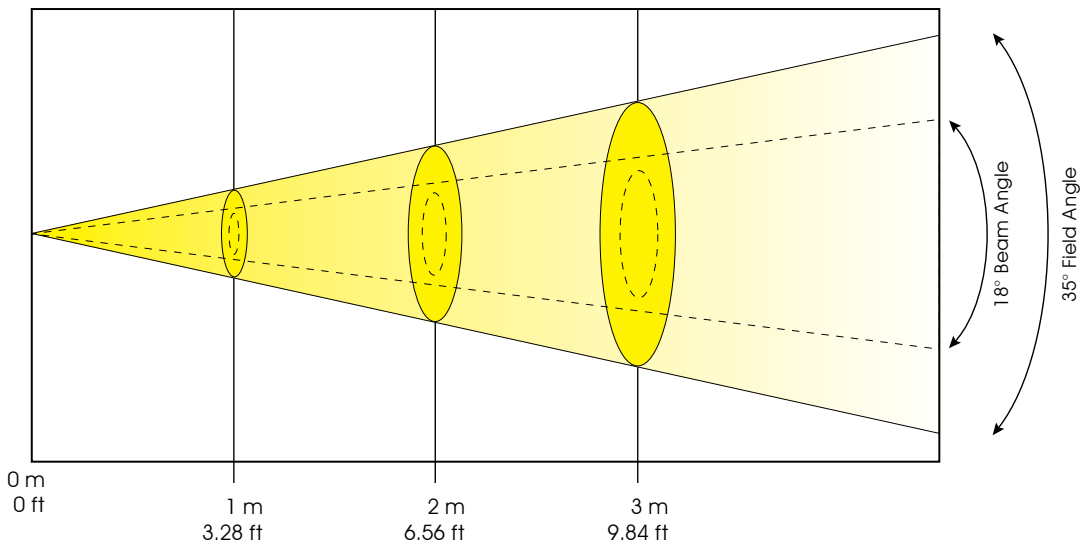

ENVIRONMENTAL SPECIFICATIONS

- . **Max Ambient Temperature:** -20° +20°C
- . **IP Level:** IP 66

ELECTRICAL SPECIFICATIONS

- . **Ballast:** Electronic Power supply
- . **Power Supply:** 100-240V 50/60Hz
- . **Power Consumption:** 120W maximum
- . **Dimensions:** (LxWxH) 9.3" x 8.66" x 10.24" / 232 x 220 x 260mm
- . **Weight:** 15.2 lbs. (6 Kgs)

Photometrics

ELAR Tri Brick Photometric Beam Angle Data

18° Beam Angle, 35° Field Angle / 25° Lens

LUX x 0.0929 = FC

R	120 FC / 1,282 LUX	33 FC / 356 LUX	14 FC / 152 LUX
G	300 FC / 3,221 LUX	94 FC / 1,010 LUX	45 FC / 480 LUX
B	61 FC / 660 LUX	19 FC / 203 LUX	9 FC / 94 LUX
Full	467 FC / 5,020 LUX	138 FC / 1,488 LUX	64 FC / 692 LUX

Beam Diameter			
18° Beam Angle	Ø 0.31 m / Ø 1.02 ft	Ø 0.62 m / Ø 2.03 ft	Ø 0.93 m / Ø 3.05 ft
35° Field Angle	Ø 0.64 m / Ø 2.10 ft	Ø 1.28 m / Ø 4.20 ft	Ø 1.92 m / Ø 6.30 ft

DMX Traits

3 Channel Mode:

Channel	Value	Function
1	0 - 255	Red (0-black, 255-100% Red)
2	0 - 255	Green (0-black, 255-100% Green)
3	0 - 255	Blue (0-black, 255-100% Blue)