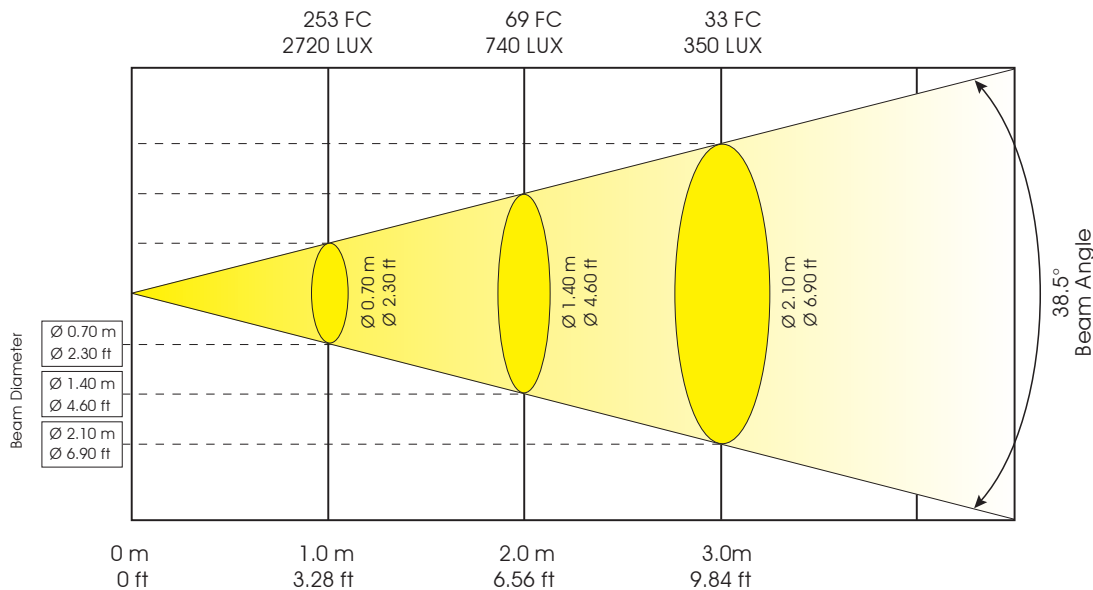

FEATURES

- LED color changer
- 12 x "Tri-color" 3W LEDs, 36 Watts total - 12 Red, 12 Blue and 12 Green
- 38.5° Beam Angle
- 2720 LUX @ 1 meter
- 350 LUX @ 3 meters
- Rated IP 20
- Compact Design (fits in 12" box truss)
- Convection cooled
- Electronic ballast, multi-voltage
- IEC Power in/out
- Built-in Power Supply and DMX 512 Control
- 4 Button Electronic Menu
- Master/ Slave auto program and music trigger
- 8 built-in programs with Speed control
- Control each L.E.D. independently

TECHNICAL SPECIFICATIONS

- **DMX Channels:** 3, 4, 12 or 15 channel operation modes
- **Control:** USITT DMX-512, 3-pin and 5-Pin XLR serial input/output
- **Dimmer:** Continuous dimming 0-100%
- **Strobe:** Strobe effect (1-18 flashed per second)
- **IP Rating:** IP20
- **Power Supply:** Multi-voltage: 100-240V AC, 50/60Hz
On/Off Power switch
- **Power Consumption:** Maximum 65W
- **Fuse:** GMA 220v~2A, electronic ballast
- **Lamp:** 12 Tri-Color, 3 Watt SMDs /
36-Watt Total (12 x Red, 12 x Green 12 x Blue)
- **Lamp life:** Long Life L.E.D. (rated at 50,000 Hours)
- **Dimensions:** (LxWxH): 16.3" x 9" x 3.15" /
415 x 230 x 80mm
- **Weight:** 9.5 lbs. / 4.3 kgs.
- **Rigging:** Mounting bracket and safety eye-hook installed

Design LED 36 Tri-Brick

COLORS

- 12 x "TRI" 1W Luxeon LEDs - (Uses 3-in-1 TRI LED system for superior color mixing - No three color shadows)
- Seamless RGB color mixing
- Infinite Color possibilities

PHOTOMETRICS

Design LED 36 Tri-Brick Photometric Beam Angle Data

Standard Beam Angle 38.5°

LUX x 0.0929 = FC

DMX TRAITS

3 Channel Mode:

Channel	Value	Function
1	0 - 255	Red (0 - black, 255 - 100% red)
2	0 - 255	Green (0 - black, 255 - 100% green)
3	0 - 255	Blue (0 - black, 255 - 100% blue)