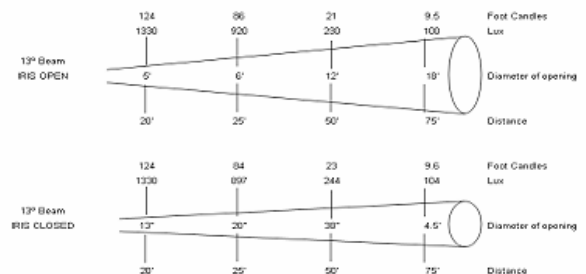

Features:

- 575W Follow Spot
- Removable color boom, 6 Colors
- 6 Colored levers for identification
- Douser - Instantaneous black out
- 13° Beam angle
- Top Lever, adjustable stainless steel IRIS
- Typical Throw: 25 - 75 feet
- Electronic Dimmer
- Dimmer Knob
- Access Door
- Manual focusing
- Positioning Side handles
- Center weight Adjustment

Technical Specifications:

- 120V AC / 60hz
- Dims: 24" x 10" x 10"
- Weight: 34lbs

Pro FS Stand (Sold separately)

The Pro FS stand offers smooth rolling casters with step locks, a big knurled knob for holding the follow spot.

The Pro FS is also calapsable for easy storage and transportation.

Photo Metric Data - Using Philips GLC 575W lamp

Free Manuals Download Website

<http://myh66.com>

<http://usermanuals.us>

<http://www.somanuals.com>