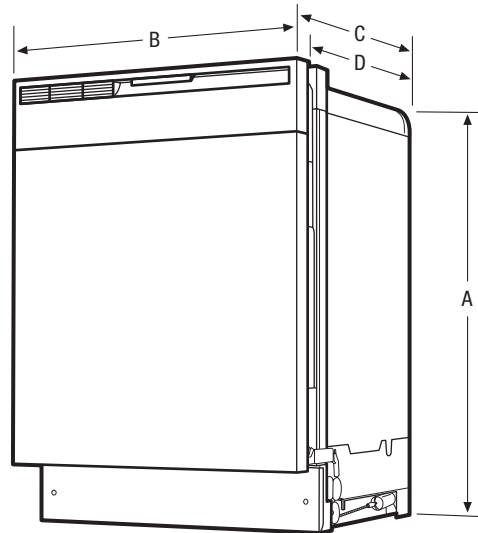

Features	
Control Design	Ready-Select™
Digital Display	
Door Latch	Yes
Stay-Put Door Hinge Design	
Low Rinse-Aid Indicator Light	Yes
Interior Design	Tall Tub
Interior Color	White
Wash System	Direct
Wash Levels/Wash Speeds	5/1
Sound Package	UltraQuiet™ 3
Filter	Plastic
Filter Trap	Removable
Soft Food Disposer	Yes
dB Level	55
Drying System	Active Vent
Cycles	
Number of Cycles	5
Heavy	Yes
Normal	Yes
Light	Yes
Delicate	
Favorite	
China Crystal	
Rinse Only	Yes
Energy Saver	Yes
Upper Rack Wash Only	
Cycle Indicator Light	
Control Lock	Yes
Options	
Heat/No Heat Dry	Yes
Hi-Temp Wash	Yes
NSF® Certified Sanitize Rinse	Yes
Delay Start	2-4-6 Hour
Rack System	
Rack Design/Rack Coating	Deluxe/PVC
Upper Rack -	
Stemware/Champagne Glass Holders	
Fold-Down Tines	
Cup Shelves	2
Lower Rack -	
SpaceWise™ Silverware Basket	Ultra 1
Fold-Down Tines	
Small Items Cover	
Certifications	
ENERGY STAR®	Yes
NSF® International Certification	Yes
Specifications	
Water Inlet Location	Left Bottom Front
Water Usage (Gallons)	6.0
Water Pressure (PSI)	20 - 120
Integral Air Gap on Supply	Yes
Leveling Legs	4
Power Supply Connection Location	Right Bottom Front
Voltage Rating	120V / 60 Hz / 15A
Connected Load (kW Rating) @ 120 Volts¹	1.44
Amps @ 120 Volts	10
Shipping Weight (Approx.)	64 Lbs.

¹For use on adequately wired 120V, dedicated circuit having 2-wire service with a separate ground wire. Appliance must be grounded for safe operation.

NOTE: For planning purposes only. Always consult local and national electric and plumbing codes. Refer to Product Installation Guide for detailed installation instructions on the web at frigidaire.com.

Product Dimensions	
A - Height (Adjustable)	33-1/2" - 35"
B - Width	24"
C - Depth (Including Door)	25"
D - Depth (To Tub Flange)	22-1/2"
Depth with Door Open 90°	49-1/4"

Cutout Dimensions	
Height (Min.)	34-1/4"
Height (Max.)	35-1/4"
Width (Min.)	24"
Depth (Min.)	24"

Accessories information available on the web at frigidaire.com

FRIGIDAIRE

USA • 10200 David Taylor Drive • Charlotte, NC 28262 • 1-800-FRIGIDAIRE • frigidaire.com
CANADA • 5855 Terry Fox Way • Mississauga, ON L5V 3E4 • 1-800-265-8352 • frigidaire.ca

FFBD2409L 07/10

Download from www.Semantics.com. All Manuals Search And Download.

Specifications subject to change. Printed in the U.S.A.