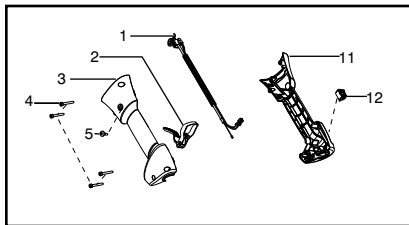

- Ref.# 1 - 576139401 - Assy. - Cable/Wire Harness
- Ref.# 2 - 574355301 - Trigger
- Ref.# 3 - 545223101 - Housing-throttle (RH)
- Ref.# 4 - 530016449 - Screw
- Ref.# 5 - 530015805 - Screw
- Ref.#11- 545223201 - Housing-throttle (LH)
- Ref.#12- 545049309 - Switch

***** **Service Reference** *****

Note : Due to product improvements, your unit may have a different fan housing assembly.
Please refer to the serial number on your unit and order the parts below.

Serial Number - 2010-72N and lower, please use the following parts: