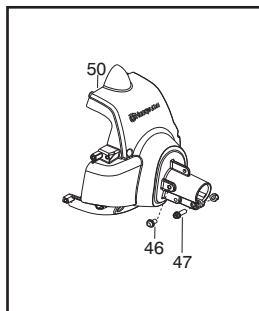

Parts List No. 545012636		Husqvarna® PARTS LIST	MODEL 128C (US/CAN)	
Date 5/11/12	Replaces 545012636 - 6/22/10		NOTE : Illustration may differ from actual model due to design changes.	Page: 3

***** **Service Reference** *****

Note : Due to product improvements, your unit may have a different throttle housing assembly.
Please refer to the serial number on your unit and order the parts below.

Serial Number - 2010-72N and lower, please use the following parts:

- Ref.# 1 - 545125301 - Assy-Cable/Wire Harness
- Ref.# 2 - 545066001 - Trigger
- Ref.# 3 - 545062002 - Housing-throttle (RH)
- Ref.# 4 - 530016448 - Screw
- Ref.# 5 - 530016449 - Screw
- Ref.#11- 545067001 - Housing-throttle (LH)
- Ref.#12- 545030601 - Kit - Switch

Serial Number - 2010-73N and higher, please use the following parts:

- Ref.# 1 - 576139401 - Assy. - Cable/Wire Harness
- Ref.# 2 - 574355301 - Trigger
- Ref.# 3 - 545223101 - Housing-throttle (RH)
- Ref.# 4 - 530016449 - Screw
- Ref.# 5 - 530015805 - Screw
- Ref.#11- 545223201 - Housing-throttle (LH)
- Ref.#12- 545049309 - Switch

***** **Service Reference** *****

Note : Due to product improvements, your unit may have a different fan housing assembly.
Please refer to the serial number on your unit and order the parts below.

Serial Number - 2010-72N and lower, please use the following parts:

- Ref.# 46 - 530016469 - Screw
- Ref.# 47 - 530016470 - Screw
- Ref.# 50 - 545017501 - Assy. - Fan Housing

Serial Number - 2010-73N and higher, please use the following parts:

- Ref.# 47 - 530015805 - Screw
- Ref.# 48 - 530015774 - Screw
- Ref.# 51 - 545205201 - Assy. - Fan Housing