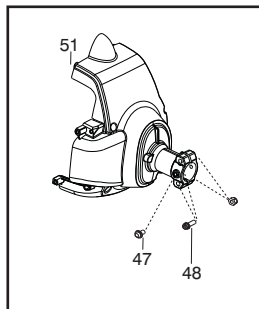

- Ref.# 46 - 530016469 - Screw
- Ref.# 47 - 530016470 - Screw
- Ref.# 50 - 545017501 - Assy. - Fan Housing

Serial Number - 2010-73N and higher, please use the following parts: