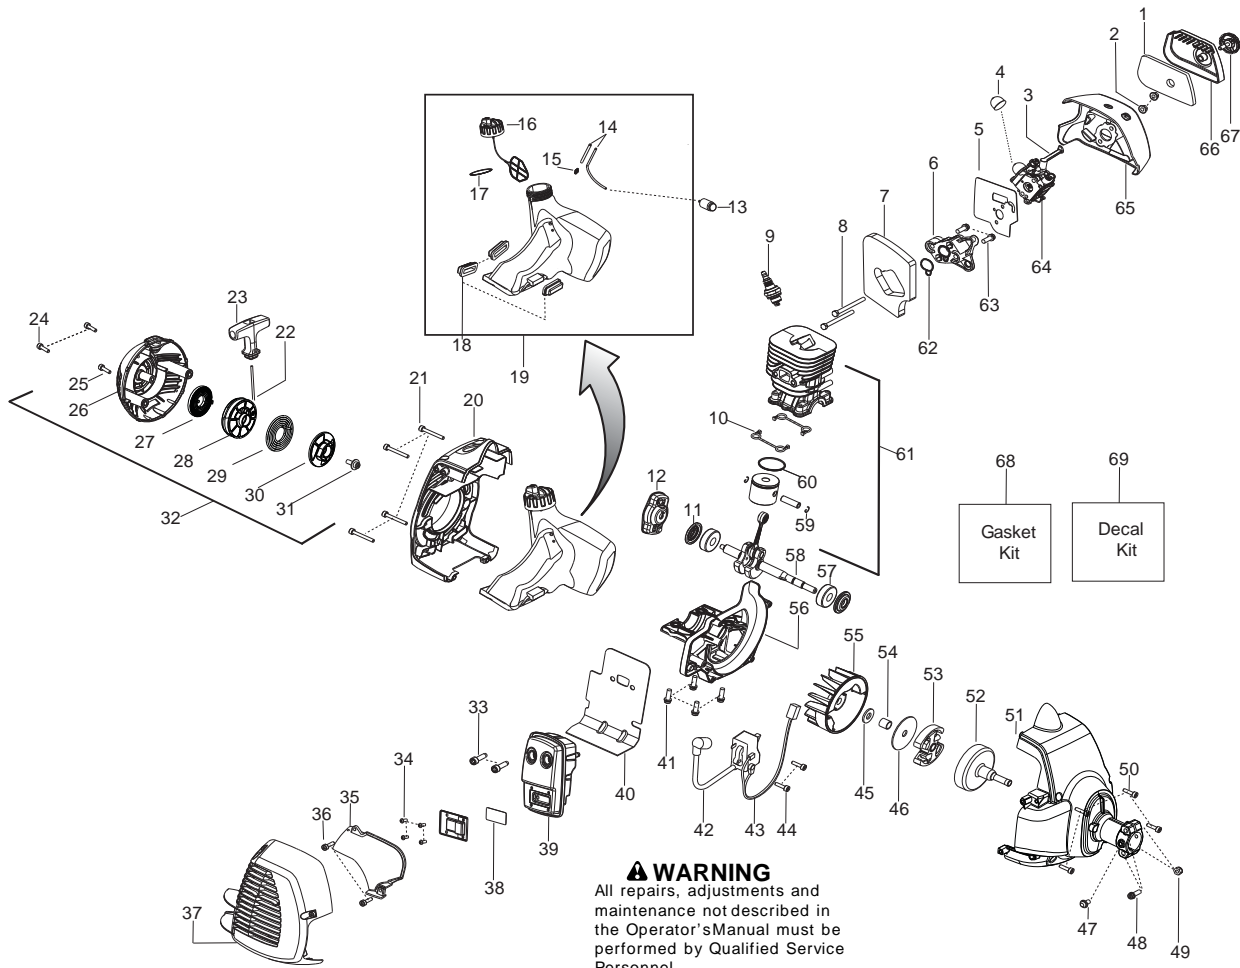

Parts List No. 545012636		Husqvarna ® PARTS LIST	MODEL 128C (US/CAN)
Date 5/11/12	Replaces 545012636 - 6/22/10		NOTE : Illustration may differ from actual model due to design changes.

⚠ WARNING
All repairs, adjustments and maintenance not described in the Operator's Manual must be performed by Qualified Service Personnel.

✓ = New Part Number For This IPL

★ = Refer to the Service Reference Indicated for more information.(Located at the END of the IPL)

Parts List No. 545012636		Husqvarna ® PARTS LIST	MODEL 128C (US/CAN)
Date 5/11/12	Replaces 545012636 - 6/22/10		NOTE : Illustration may differ from actual model due to design changes.

Serial Number - 2010-73N and higher, please use the following parts:

- Ref.# 1 - 576139401 - Assy. - Cable/Wire Harness
- Ref.# 2 - 574355301 - Trigger
- Ref.# 3 - 545223101 - Housing-throttle (RH)
- Ref.# 4 - 530016449 - Screw
- Ref.# 5 - 530015805 - Screw
- Ref.#11- 545223201 - Housing-throttle (LH)
- Ref.#12- 545049309 - Switch

Parts List No. 545012636		 Husqvarna ® PARTS LIST	MODEL 128C (US/CAN)
Date 5/11/12	Replaces 545012636 - 6/22/10		NOTE : Illustration may differ from actual model due to design changes.

***** **Service Reference** *****